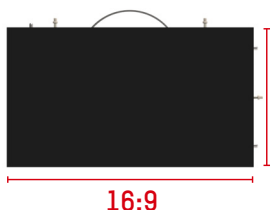

LED DISPLAY INDOOR

FEATURES

16:9 ASPECT RATIO FOR COMMON RESOLUTIONS

Supports common 1080p and 4K resolutions with equal proportions. The standard structure simplifies splicing several screens together and enables easy installation and maintenance.