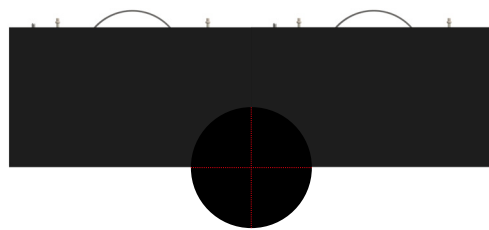

HIGH-PRECISION SEAMLESS SPLICING

Its die-cast aluminum design and six-point magnetic structure creates excellent stability, providing a stunning viewing experience.