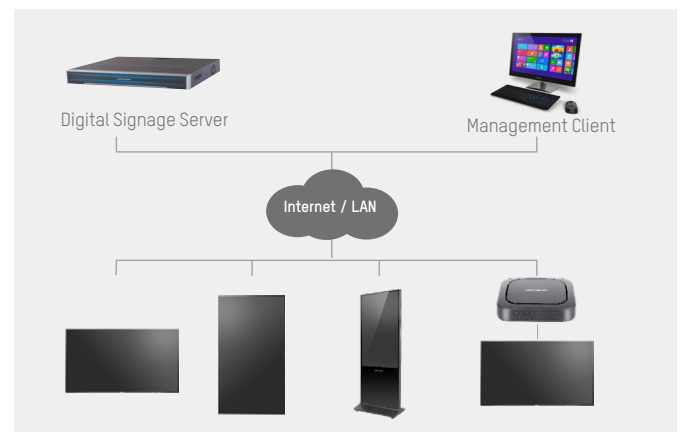

DIGITAL SIGNAGE

FEATURES

PERSONALIZED LAYOUT WITH MULTIPLE CONTENT BLOCKS

Personalize your own layouts to display various media formats, including pictures, audio or video files, scrolling subtitles, PDF files, webpages, and live videos.

FREE MANAGEMENT SOFTWARE

Specially designed for small-scale applications with fewer than 30 sets. License limitation: 30 Terminals.

SCHEDULED PLAYLIST

Display schedule can be set by the hour, day, or week.

LARGE-SCALE INTEGRATED MANAGEMENT SOLUTION

PRODUCT LIST

Wall-mounted digital signage - FL Series

DS-D6032/43/55FL-B

Coming soon

- Size: 31.5" / 42.5" / 54.6"
- Resolution: 1920 x 1080
- Android 6.0.1
- 2 GB RAM, 8 GB EMMC, 32 GB TF Card
- USB / RJ45 / Wi-Fi
- Designed for 24/7 Operation
- Portrait and landscape
- Metal frame, tempered glass

Wall-mounted digital signage - FN Series

DS-D6043/55FN-B

Coming soon

- Size: 42.5" / 54.6"
- Resolution: 1920 x 1080
- Ultra Narrow Bezel, metal frame
- Android 6.0.1
- 2 GB RAM, 8 GB EMMC+ 32 GB TF Card
- USB / RJ45 / Wi-Fi
- Designed for 24/7 Operation
- Portrait and landscape

Floor-standing digital signage

DS-D6043/55FL-B/S

Coming soon

- Size: 42.5" / 54.6"
- Resolution: 1920 x 1080
- Ultra Narrow Bezel
- Android 6.0.1
- 2 GB RAM, 8 GB EMMC+ 32 GB TF Card
- USB / RJ45 / Wi-Fi
- Designed for 24/7 Operation
- Metal frame, tempered glass

Digital signage Box

DS-D60C-B

- Resolution: Up to 4K
- Ultra Narrow Bezel
- Android 6.0.1
- 2 GB RAM, 8 GB EMMC+ 1 TF Card slot
- HDMI / Audio in / Audio out / Wi-Fi
- Plastic rack
- 145 x 145 x 31.89 mm