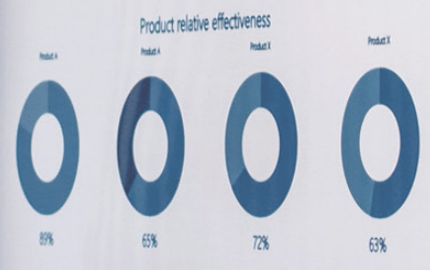

Digital Distribution & Sales Annual Report

Lorem ipsum dolor sit amet, consectetur adipiscing elit. Mauris bibendum.
 Praeger congue ac tibus non pharetra. Etiam lectus leo ac enim auctor e laeula justo.
 Pellentesque in mi gravida, pellentesque metus sit amet, placerat lorem.
 Praesent ornare ultricies enim, e metis augue convallis in.