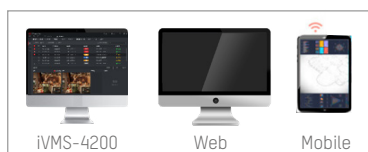

VIDEO WALL CONTROLLER

FEATURES

- Signal transmission without delay or loss
- Adaptable control mode
- Supports multiple signal and resolution
- Multiple image splicing patterns for live view

PRODUCT LIST

- 8U casing
- 12 input slot
- 10 output slot

- 4U casing
- 6 input slot
- 5 output slot

- 4U casing
- 6 input slot
- 3 output slot