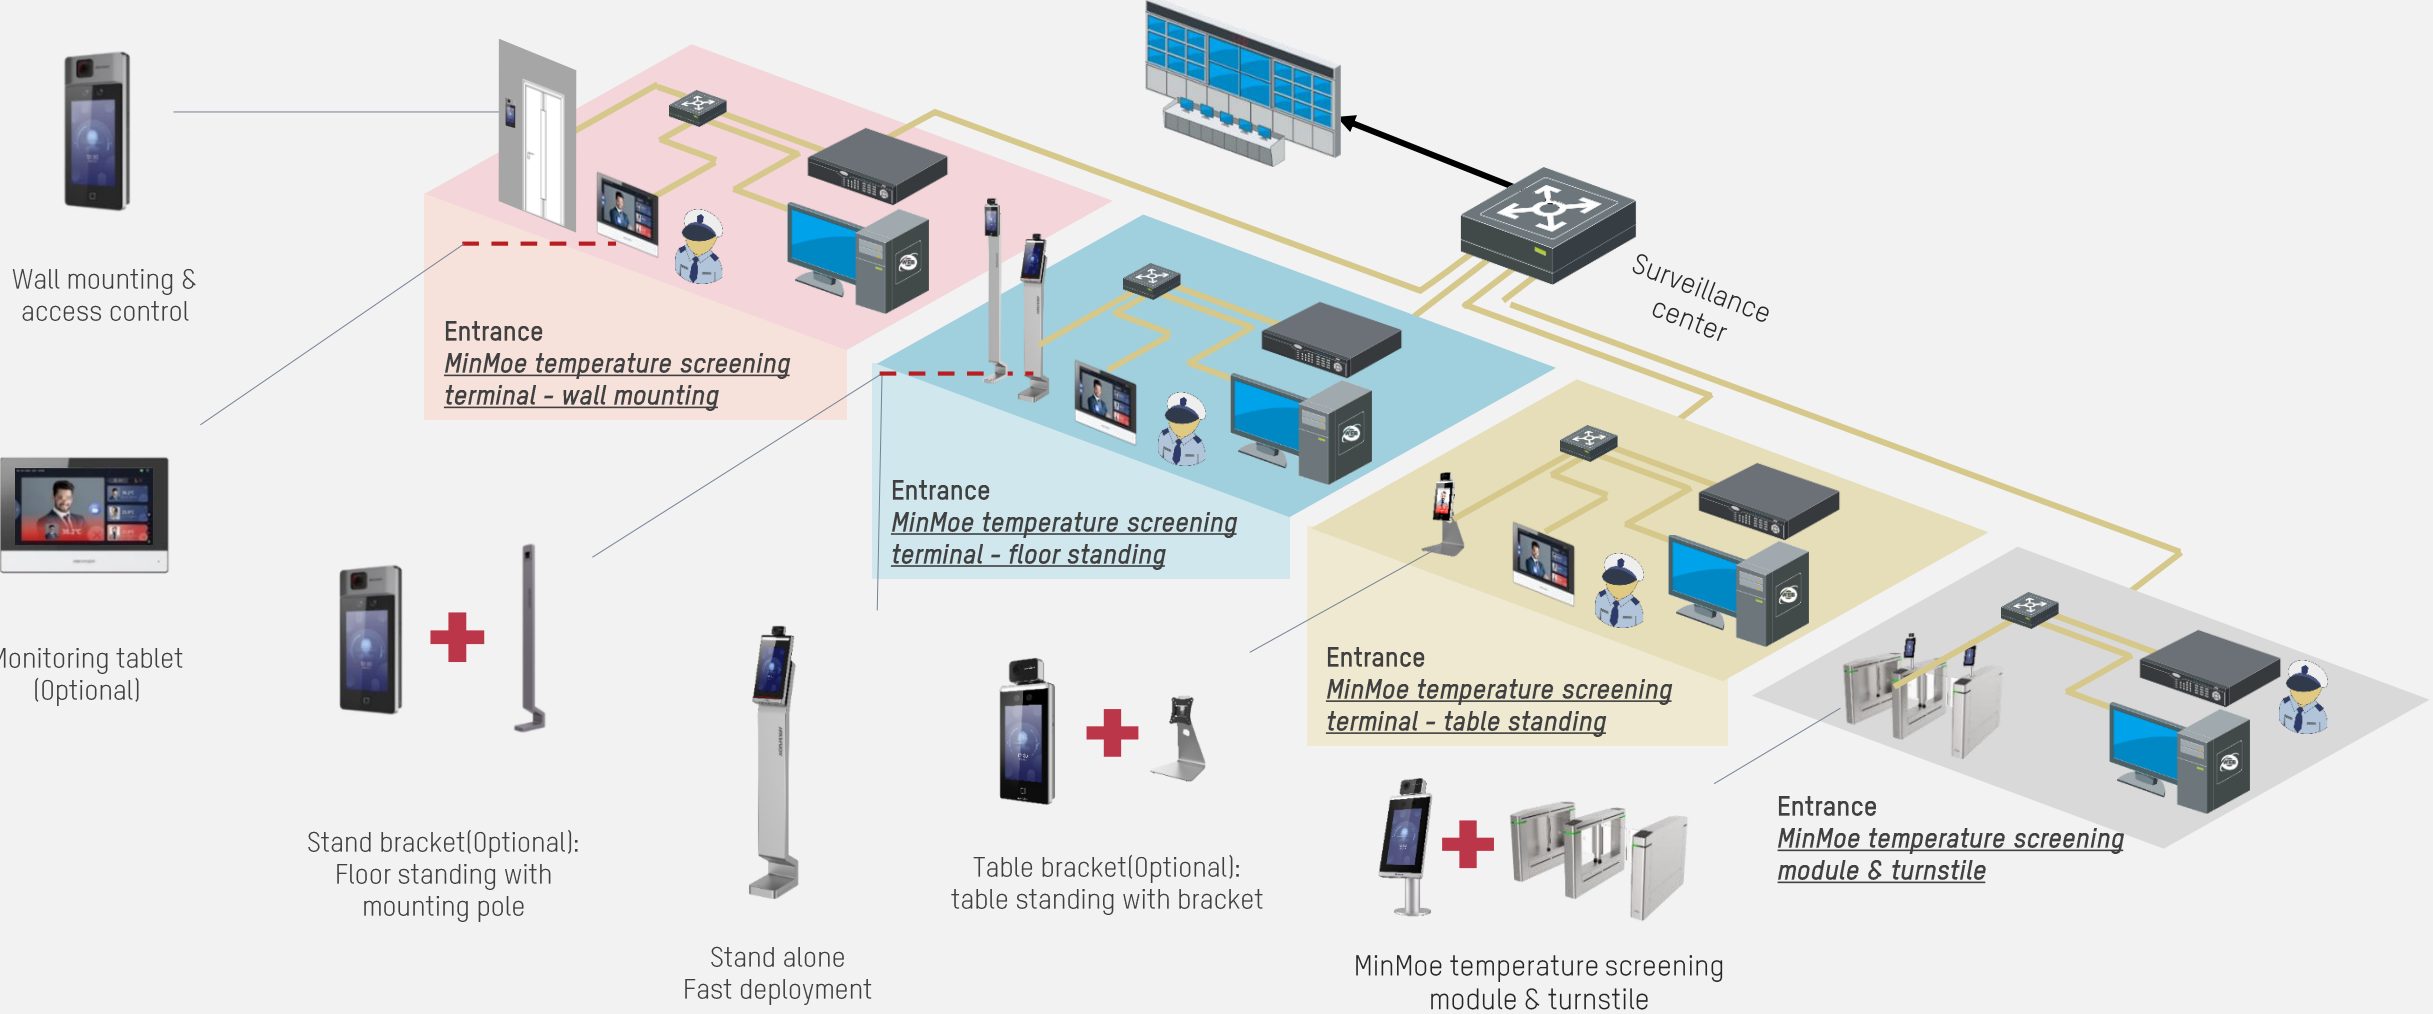

# Access Control

- Access Control: manage persons/cards/permissions
- Status Monitor: door status/alarm/card swiping record
- Attendance Management: generate attendance report
- Real-time Alarm: display alarm and event information
- E-Map: add/modify/delete access control point hot spot
- Special Function...

Controller

Face Recognition Terminal

Swing Barrier

Terminal

FP/Card Reader

Visitor Terminal

Elevator Controller

.....

# Access Control-MinMoe Terminal

Model	DS-K1T331	DS-K1T341A-S-S Value Series	DS-K1T671	DS-K1T671T Pro Series	DS-K1T680 Ultra Series	DS-K5671 Turnstile Series
Image						
Authentication	Face	Face/Card/ Fingerprint	Face/Card/ Fingerprint	Face/Card/ Fingerprint	Face/Card/ Fingerprint	Face
Face capacity	300	1,500	6,000	50,000	100,000	50,000
Card type	N/A	M1	M1	M1	M1/ DESfire/Felica	N/A
Wi-Fi	Option	N/A	N/A	Option	N/A	Support
Touch screen	3.97 inch	4.3 inch	7 inch	7 inch	8 inch	7 inch
Video Intercom	N/A	Support	Support	Support	Support	Support
Protection level	Indoor	IP65	IP65	IP65	IP65	IP65(ZV/ZU)
Hik-Connect APP	Support	Support	Support	Support	Support	N/A
Face recognition distance	0.3 to 1.5m	0.3 to 1.5m	0.3 to 3m	0.3 to 3m	0.3 to 3m	0.3 to 3m
Wiegand interface	N/A	Support	Support	Support	Support	Support
Installation	wall mounting/ desktop	Wall mounting	wall mounting/ floor standing with bracket	wall mounting/ floor standing with bracket	wall mounting	For turnstiles

# Access Control-Touch-free Temperature Screening