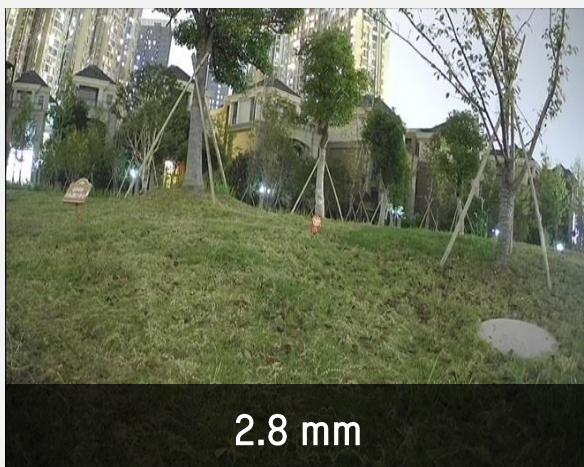

TRUBO HD Camera-ColorVu Camera

Zooming Performance (2.8-12 mm)

Colorful imaging when zooming in and zooming out

What you see

2.8 mm

What DF8T-Z see