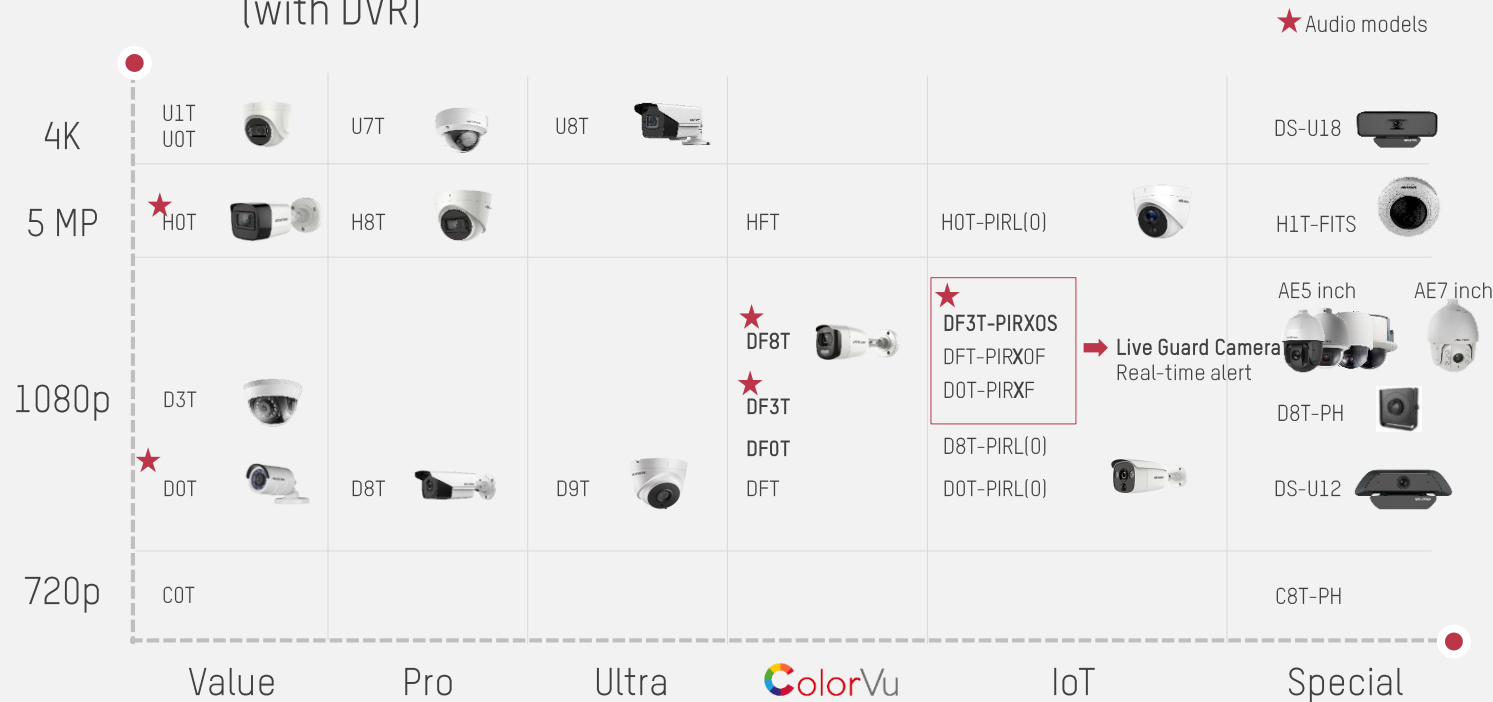

TRUBO HD Camera

Features

- **ColorVu:** color view, the 24/7 chromatic imaging technology improves video surveillance quality (DxFT)
- **Live Guard Camera:** 3 built-in voice broadcasts, 1 voice broadcast customization by Hik-Connect, Red and blue strobe light alarm, audio alarm
- **Audio over Coaxial:** Built-in dual mic, Dual noise reduction (with DVR)

- 2/5/8 MP resolution
- Fixed lens / vari-focal lens(auto-focus)
- Ultra-low light technology
- ColorVu technology
- DWDR / True WDR
- 4 in 1(four switchable outputs of CVI/AHD/CVI/CVBS)
- EXIR 2.0, IP67, IK10
- Long distance transmission up to 1200 m
- Easy installation by applying PoC
- PIR detection (PIR series)
- Strobe light alarm (PIR series)