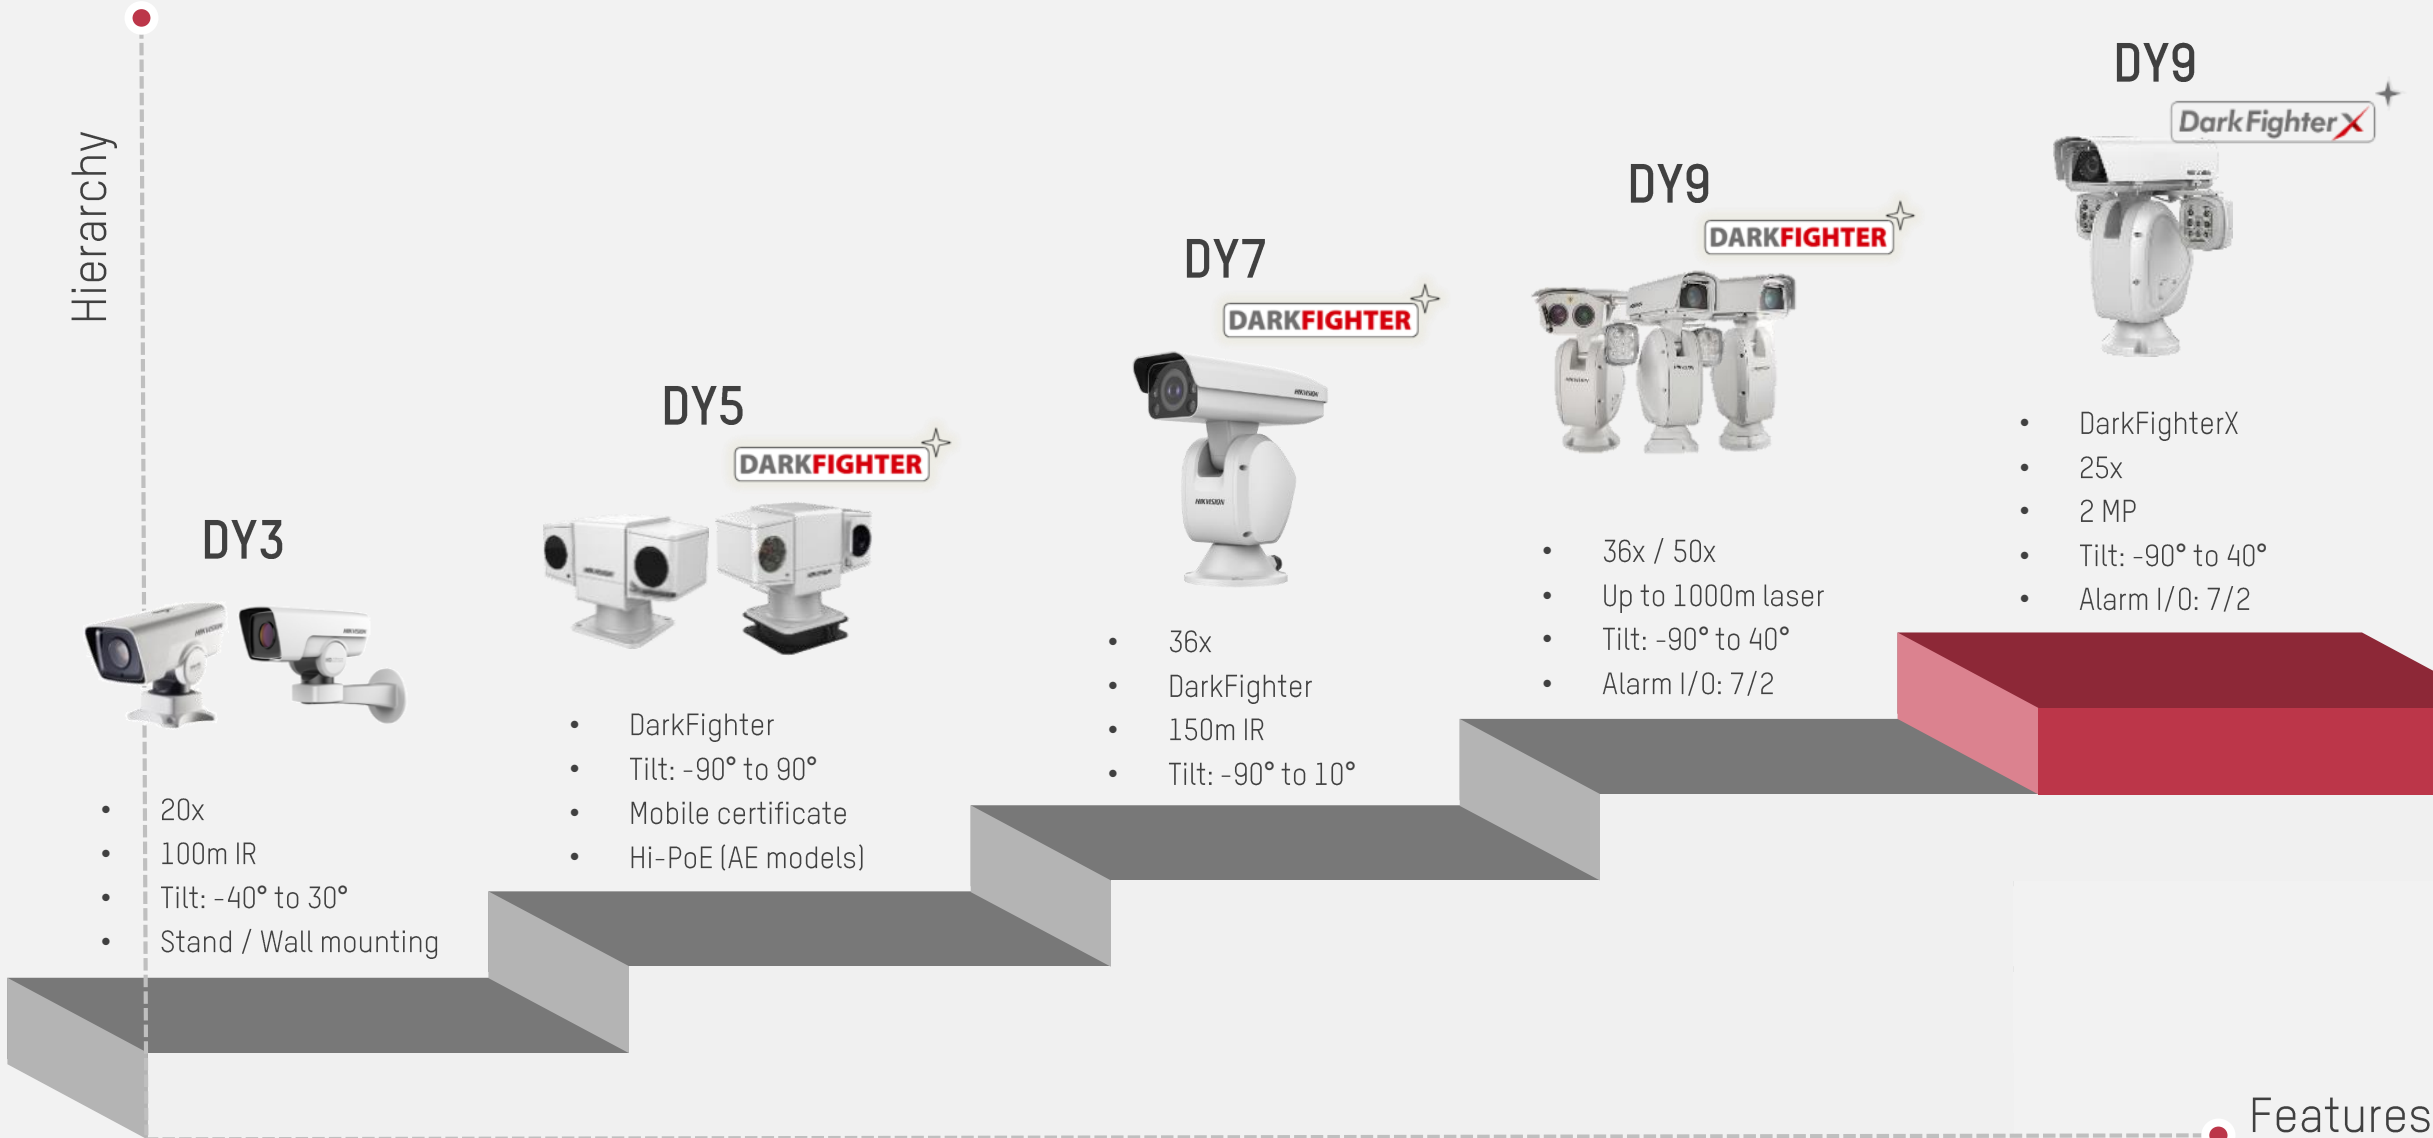

### Panoramic View

180° / 360° full view

### All In One Design

- Splicing function is embedded into PanoVu camera, which reduces the hardware cost
- Simplifying the system and installation
- Easy maintenance

### High Resolution

2MP / 8MP / 12MP / 16MP / 32MP

# Positioning System

Hierarchy