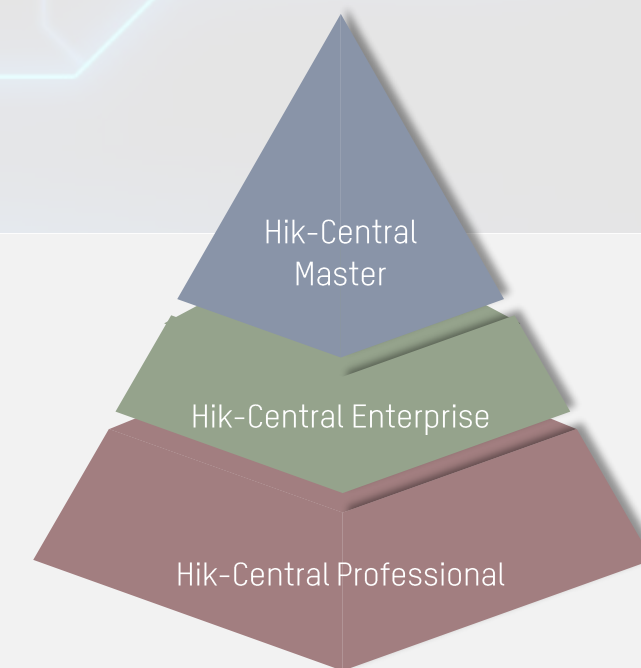

- Easy system/devices status management
- Easy & efficient alarm management
- Efficient video search & playback
- Easy footage protection, book-marking, and exportation
- Easy viewing experience
- Easy access: Mobile/Web/Control client
- Easy user and rights management

Easy & Efficient

- Video surveillance management
- Access control
- Time & Attendance
- Facial Recognition
- Video wall
- Heat map
- People Counting
- Vehicle Analysis
- ANPR, UVSS
- POS search
- ...

Unified Platform

- Smart Retail Solution: remote audit, BI applications, customer flow, personnel files
- Privacy Redaction Solution: target mosaic overlaid on live view & playback
- Smart Parking Lot Solution
- Video & Audio Convergence Solution: video & audio alarm linkage, one-way audio from center to IP Speaker, video-audio-fusion for evidence management
- ...

HikCentral Based Solution