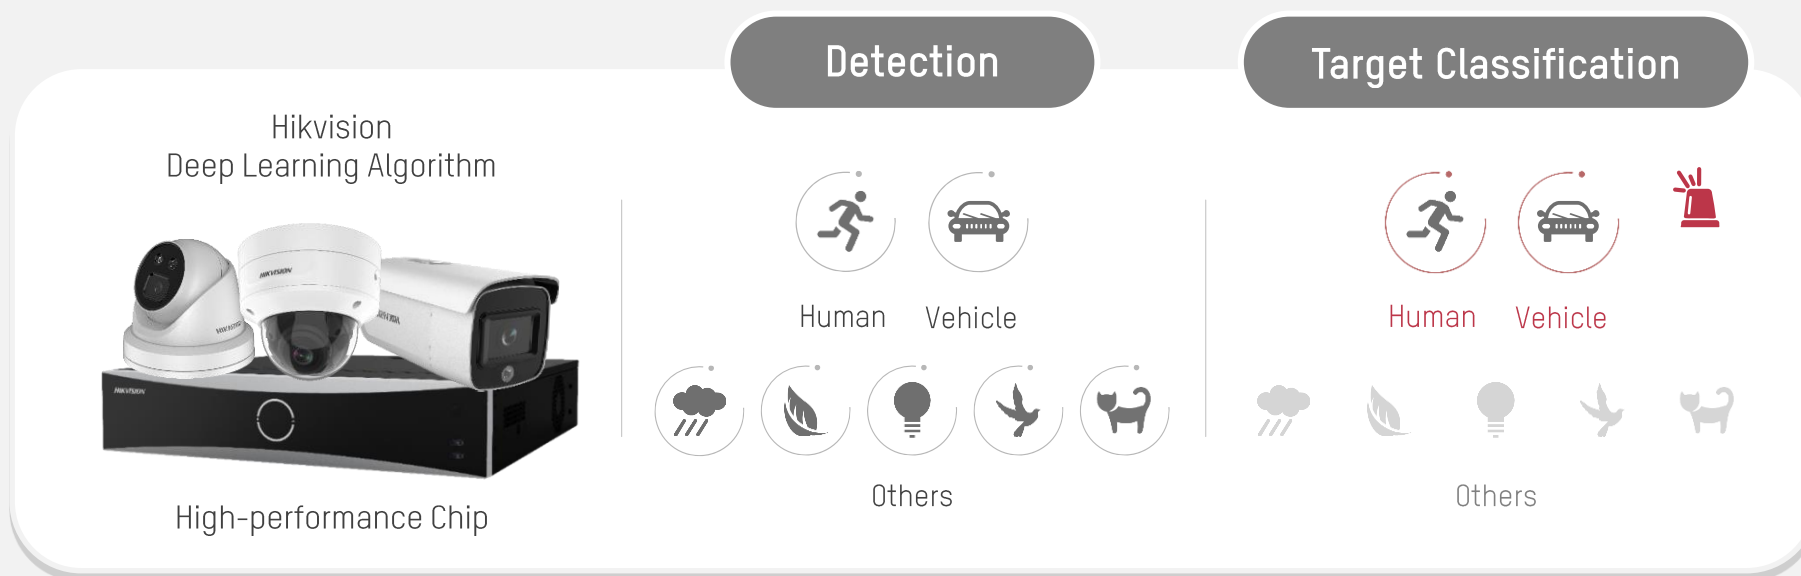

1 Series

H.265/H.265+  
120 DB WDR  
POE  
HIK-Connect

2MP  
80m WIF

Wired

WIFI & 4G

# IP Network Camera-AcuSense

**AcuSense** is an intelligent video analysis technology based on deep learning algorithms, which detects targets and classifies them into human, vehicle and others. It helps to produce reliable alarms for users.