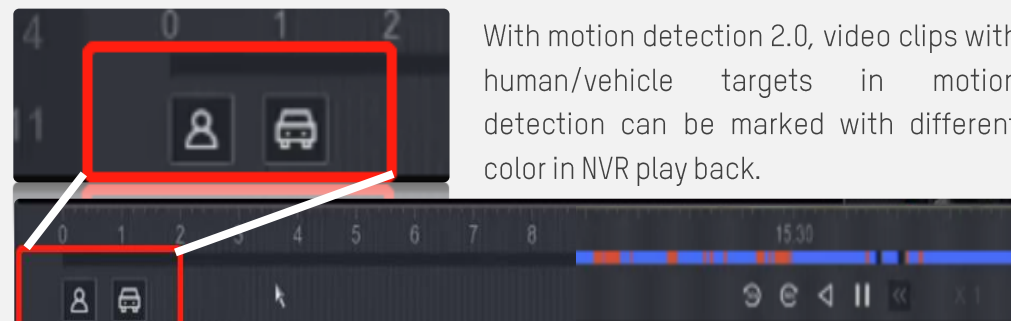

IP Network Camera-AcuSense

Motion Detection 2.0

Traditional Motion Detection + human/vehicle target classification

With motion detection 2.0, video clips with human/vehicle targets in motion detection can be marked with different color in NVR play back.

Sensitive

01

Motion detection 2.0 inherits all the benefits of traditional motion detection, catching all changes in the video.

Ease of Use

02

Configuration of motion detection 2.0 is similar to traditional motion detection.

Efficient Playback

03

Motion detection 2.0 classifies the target types that trigger motion detection events into human, vehicle and others. The target type tag in video clips help people skip video clips without interested targets and save play back time.