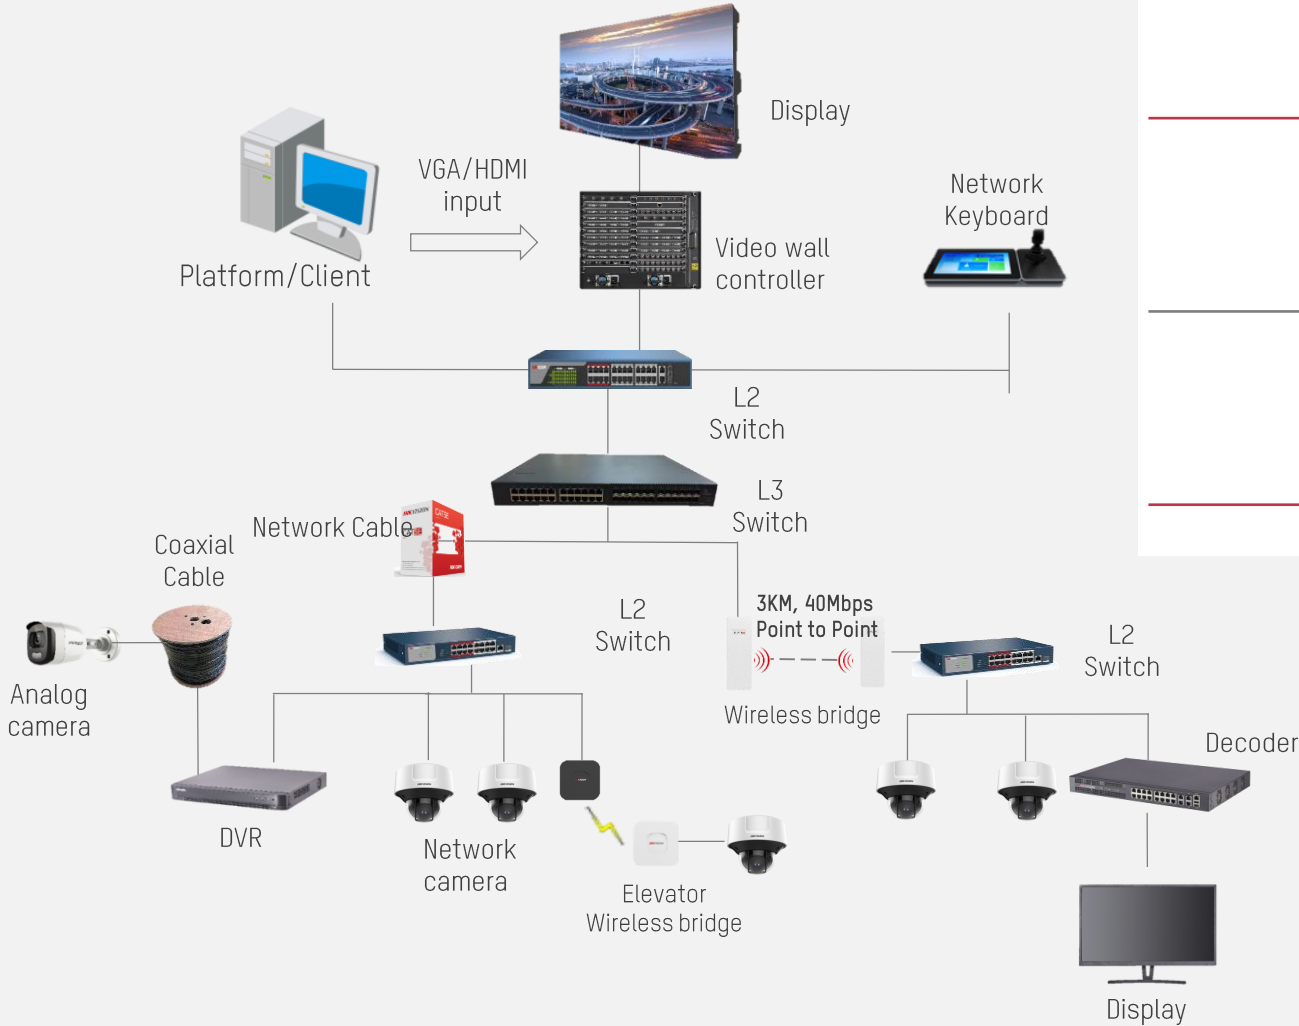

## Resolution

3840 x 2160  
1920 x 1080  
1366 x 768

## Commercial Display

LCD	LED	Digital Signage	Interactive Tablet
			
<p><b>Multiple interfaces</b> Input: VGA/DVI/DP/HDMI Output: HDMI/DP</p> <p><b>Brightness</b> High Brightness: 700cd/m<sup>2</sup> Low Brightness: 500 cd/m<sup>2</sup></p> <p><b>Bezel width</b> 0.88mm/1.7mm/3.5mm</p> <p><b>4K Self-splicing</b> Support 4K input Loop up to 30 screens</p>	<p><b>Pixel Pitch</b> <b>Indoor</b> 0.94/1.25/1.56/1.875/2.54/3.75mm</p> <p><b>Cabinet ratio</b> 16:9</p> <p><b>Wide view angle</b> Horizontal: 160° Vertical: 160°</p> <p><b>Pixel Pitch</b> <b>Outdoor</b> 4.0/5.0/6.0/8.0/10.0/16.0mm</p> <p><b>Cabinet ratio</b> 1:1</p> <p><b>Wide view angle</b> Horizontal: 120° Vertical: 120°</p> <p><b>IP65</b> Water proof &amp; Dust proof</p>	<p><b>Wide Viewing Angle</b> Horizontal: 178° Vertical: 178°</p> <p><b>Build-in 32GB SD Card</b></p> <p><b>Built in Android Media Player</b></p> <p><b>Full-HD/4K Video</b></p> <p><b>Built-in Wi-Fi</b></p>	<p><b>Built in Android Media Player</b> (Extendable WINDOWS System)</p> <p><b>Built in speaker</b></p> <p><b>Powerful software</b> Build-in whiteboard software &amp; HikShare</p> <p><b>4k</b> High definition</p> <p><b>IR touch control</b> 20 points touch</p> <p><b>Various Interface</b> VGA, HDMI, RJ45, USB, Audio</p>

# Transmission & Display & Control Products

Switch

- Unmanaged, Web-managed, Smart-managed, Full-managed
- POE series, HiPoE series, Industrial series ...

Cable

- Network cable: UTP CAT 5E, UTP CAT 6,
- Coaxial cable: model with power cable & without power cable

Controller

- Decoder: H.264 H.264+ H.265 H.265+, Max 128-ch 1080P
- Video wall controller: (Max. 48pcs outputs)
- Division, splicing, cross-window, roaming
- Keyboard: network / serial / USB

Wireless Bridge