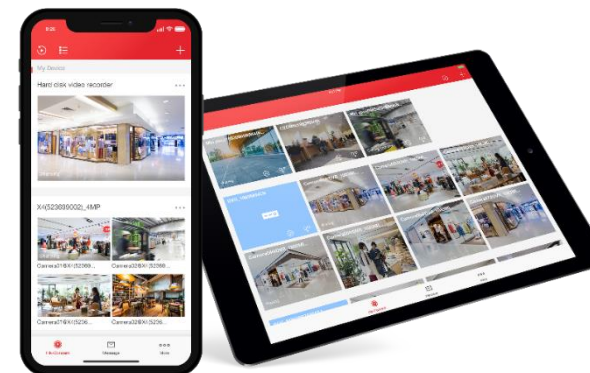

Hik-ProConnect & Hik-Connect

For installers

- Manage your clients and services
- Remote configuration for maintenance
- Migrate from Hik-Connect*

For end users

- Manage on-premises devices
- Watch live video and playback
- Receive Alarm Notification