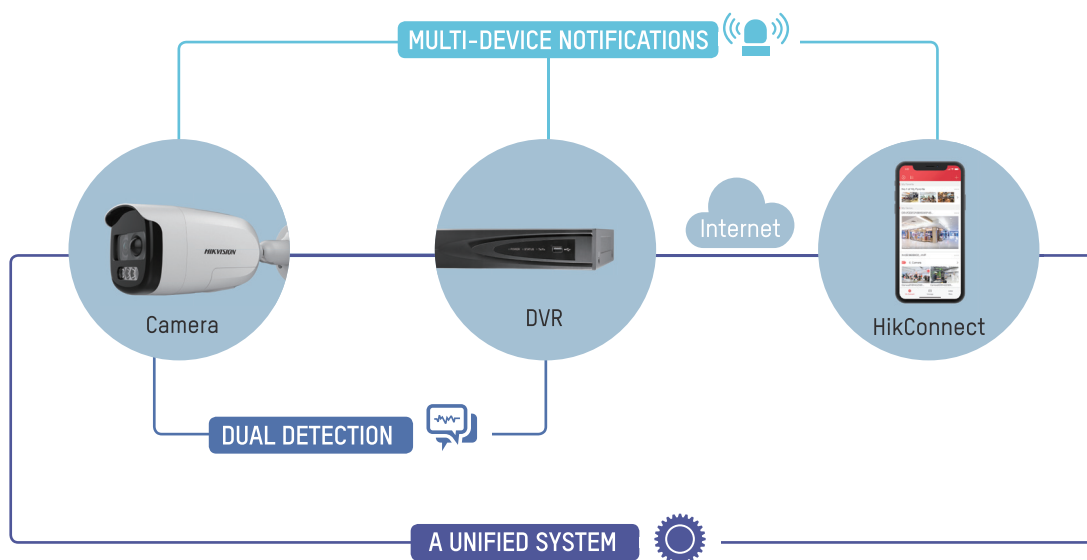

POST-EVENT
VS
REAL-TIME

Changes the action time from
post-event to the "right now"

ISOLATED
VS
INTEGRATED

Connects devices to serve one
unified purpose

Quality video is essential
to any security system.
But we wanted more.

The Turbo HD X System

How It Works

Looking at the benefits achieved by the Turbo HD X system, you might think a complex and expensive system was required. Maybe in the past, but not any more! The system design below shows how simple Turbo HD X can get – with just one camera, one DVR, and a mobile device of your own.

The layout below clearly shows how these devices are connected to offer you an active – not passive – surveillance system with real-time alarm.

A Unified System

It's a complete and unified alarm system including front- and back-end devices as well as a centralized management platform.

Dual Detection

- Front-end: Combining video and non-video technology, Turbo HD X detects events in progress.
- Back-end: Deep learning technology empowers radical event detection and response.

Multi-Device Notifications