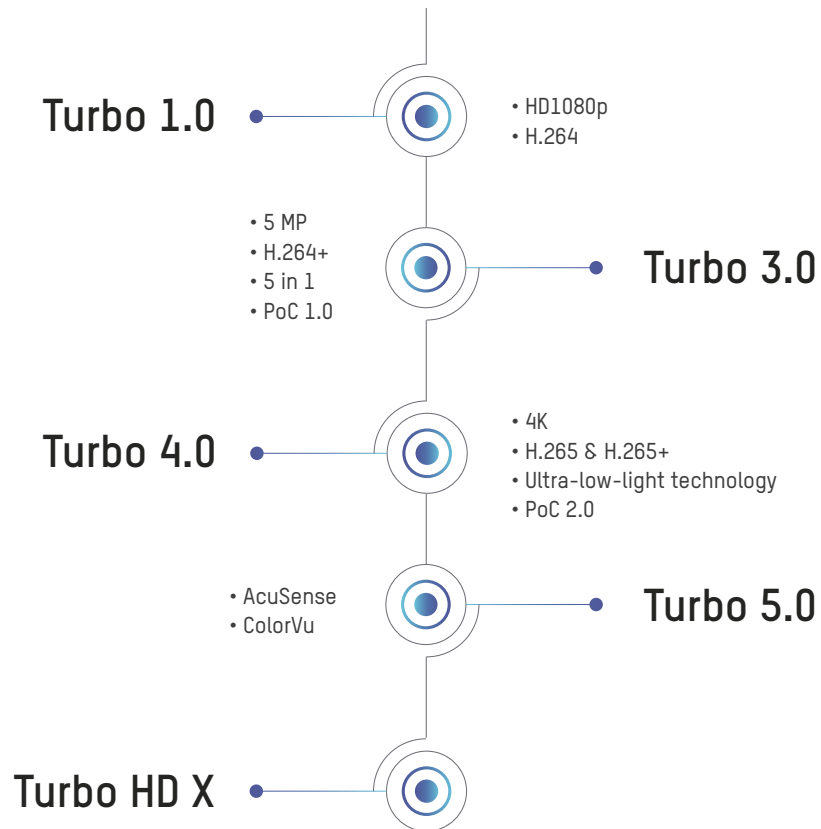

Throughout Turbo's history, we have continually advanced what every surveillance system installer cares about most:

Clear and Accurate Video Recording.

4K

4K

Four times the resolution of 1080p, providing all the details you need.