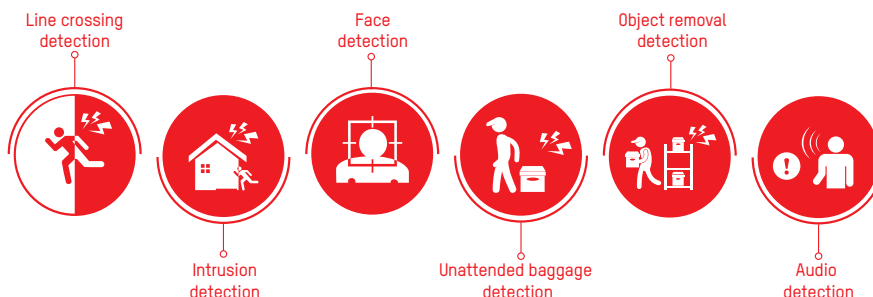

## A SIMPLE SYSTEM FOR AN EASY INSTALLATION

With an "all-in-one" design, a single product serves as a system that enables front-end splicing and delivers panorama and every detail through full shot (180° or 360°) and close-up shot without using any additional server. You can enjoy a simple and time-saving installation and maintenance. The product allows for the same quick installation as a dome camera - all you need are a cable and a power supply. Characterized by flexibility and ease of operation, it provides a full range of options in the user interface to offer a panorama in the ultra-high-resolution scene while capturing the details dynamically in real time. You can zoom into an image's center to see the close-up details just by clicking on the image.

Supplemental lighting significantly improves image quality in extremely dark environment. But with a panoramic camera, it's difficult for supplemental light to reach the same angle as the lens. Hikvision's advanced PanoVu cameras, however, feature wide-angle supplemental light, perfectly matching the angle of the lens and bringing vivid images to life.

## SMART CODEC – H.265+ OPTIMIZED COMPRESSION

PanoVu Series Cameras also feature Hikvision's H.265+ technology, reducing bandwidth and storage requirements by an average of 70% or more while maintaining consistent resolution, framerates, and detail. It's an efficient way to manage super high resolution video footages.

## SMART FUNCTIONS

With advanced video analysis and multi-target tracking algorithms, PanoVu Cameras also feature a wide range of smart functions in panoramic mode, including intrusion detection, line crossing detection, and region entrance and exiting detection. The PanoVu can also send alarm signals linked to the PTZ for tracking, greatly improving security efficiency.