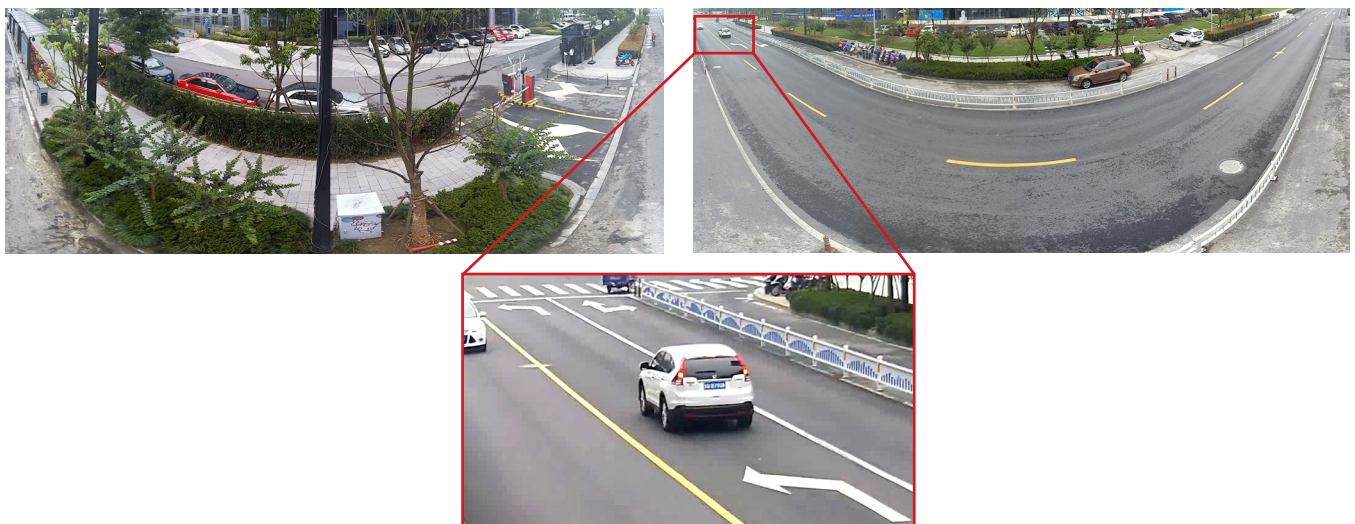

PANORAMIC VIEWS AND FINER PICTURES

Combining several built-in horizontal cameras with PTZ power, one PanoVu camera captures 360° or 180° panoramic images as well as close-up images with up to 50x optical zoom. These cameras provide high-resolution images with more detail. Note, too, that the panoramic images are stitched together within the camera itself, so users will not need another server or add-on to enjoy full use of the cameras.

360° Overview + 50x PTZ