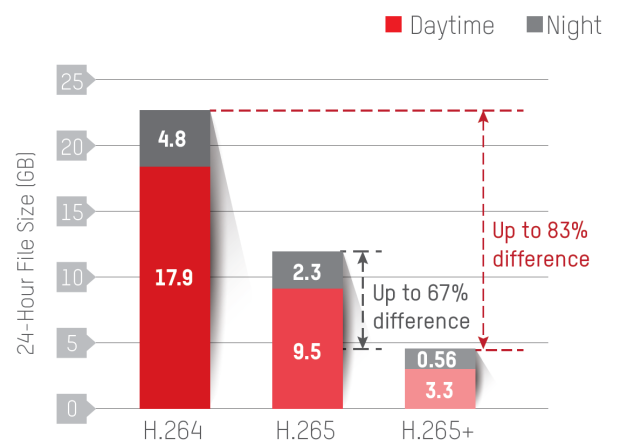

SMART CODEC – H.265+ OPTIMIZED COMPRESSION

PanoVu Series Cameras also feature Hikvision's H.265+ technology, reducing bandwidth and storage requirements by an average of 70% or more while maintaining consistent resolution, framerates, and detail. It's an efficient way to manage super high resolution video footages.

24-hour recording file size (GB) comparing H.264, H.265, and H.265+