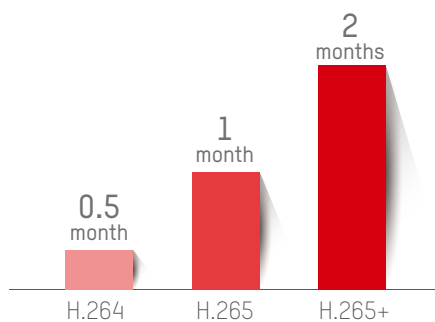

Most Efficient Use of Storage

How long can 5 TB of storage space last for eight 2 MP cameras?

Eight 2 MP cameras
5 TB of storage