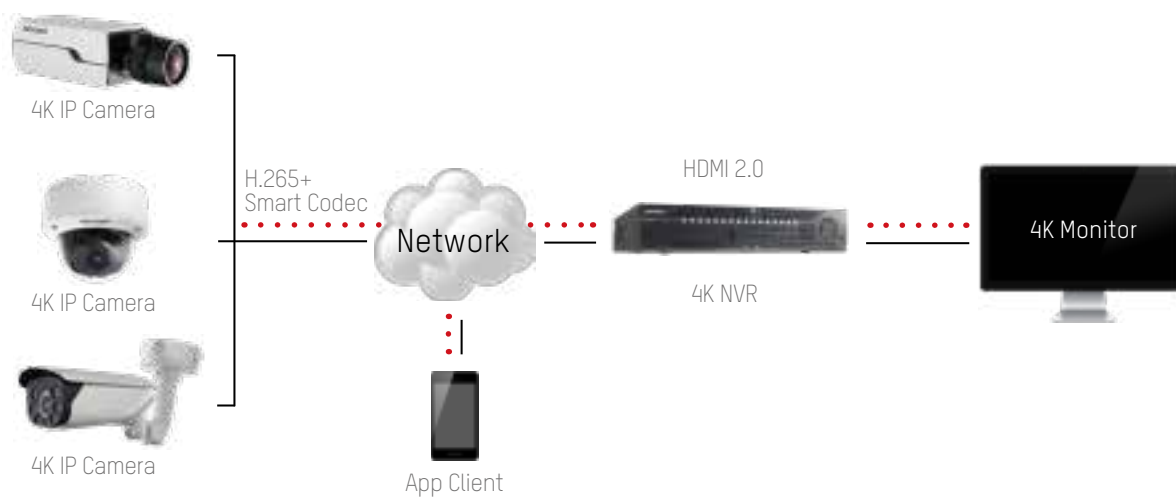

DISCOVER
THE FULL VALUE OF 4K
HIKVISION 4K SYSTEM

With 4K technology quickly coming into focus, opportunities to apply it to security efforts continue to grow. As a leading supplier of video surveillance equipment, Hikvision has paid close attention to the rise of 4K, and now has rolled out a complete set of 4K products in various markets worldwide.

Without 4K monitors and NVRs, 4K cameras cannot be used to their full potential, and therefore have little practical use in surveillance. But by packing ultra-high definition and smart functions into an entire set of 4K products – cameras, NVRs and monitors – Hikvision is providing a better experience for security customers.

SYSTEM STRUCTURE

KEY FEATURES

■ Ultra-High Definition (UHD)

Until now, limited resolution has often hindered the accuracy of video analytics, mainly due to missing image details. Today, Hikvision's 4K system provides users incredibly clear and crisp images with increased quality and details, facilitating video content analytics and thus better use of video data.

■ H.265+ Smart Codec

Hikvision 4K system incorporates H.265+ video compression, which allows users to more efficiently manage ultra-high definition video footage. Hikvision H.265+ improves the compression ratio with three key technologies – predictive encoding, noise suppression, and flexible bitrate control – reducing bandwidth and storage costs.