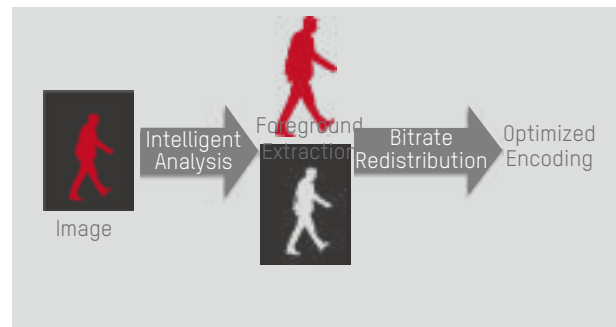

SYSTEM STRUCTURE

KEY FEATURES

■ Ultra-High Definition (UHD)

Until now, limited resolution has often hindered the accuracy of video analytics, mainly due to missing image details. Today, Hikvision's 4K system provides users incredibly clear and crisp images with increased quality and details, facilitating video content analytics and thus better use of video data.

■ H.265+ Smart Codec

Hikvision 4K system incorporates H.265+ video compression, which allows users to more efficiently manage ultra-high definition video footage. Hikvision H.265+ improves the compression ratio with three key technologies – predictive encoding, noise suppression, and flexible bitrate control – reducing bandwidth and storage costs.