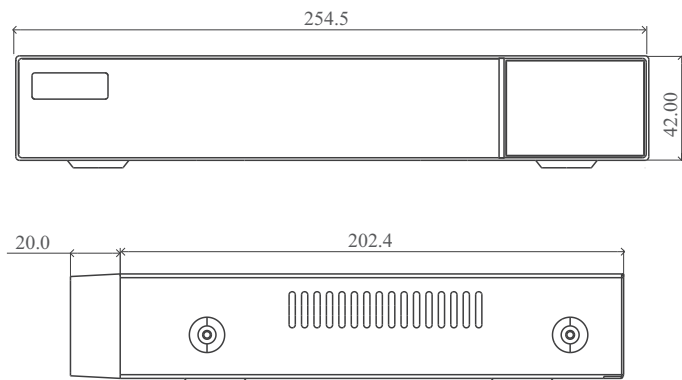

Features

- Support 4/8 CH 6MP/5MP/4MP/3MP/1080P/960P/720P/960H/ D1/CIF IP video input
- H.265S/H.265+/H.265/H.264 coding
- Intuitive and user-friendly Graphic User Interface (GUI), Windows style operation by mouse
- Multi-type recording: manual / timed / motion / sensor / POS / AI recording
- Playback : 4 /8CH simultaneous playback
- Search : time slice, time, event, tag, smart search
- Support multiple VCA (Video Content Analytics) events, such as object abandoned/missing, region intrusion, tripwire, video exception, crowd density, etc.
- Support POS information overlay on live view and playback
- Express and flexible backup via USB, network and so on
- Pentaplex : preview, record, playback, backup and remote access
- DHCP, DDNS, PPPoE network protocol
- Remote control via Web Client or CMS : preview, playback, backup, PTZ and configuration
- Dual stream technology for local storage with high definition, remote network transmission and remote surveillance with mobile device
- Authorization management, log view and device status view
- 1080P HD output, true high resolution display
- Support NAT function and QRCode scanning by mobile phones
- Powerful mobile surveillance by smart phones with iOS and Android OS

Dimensions