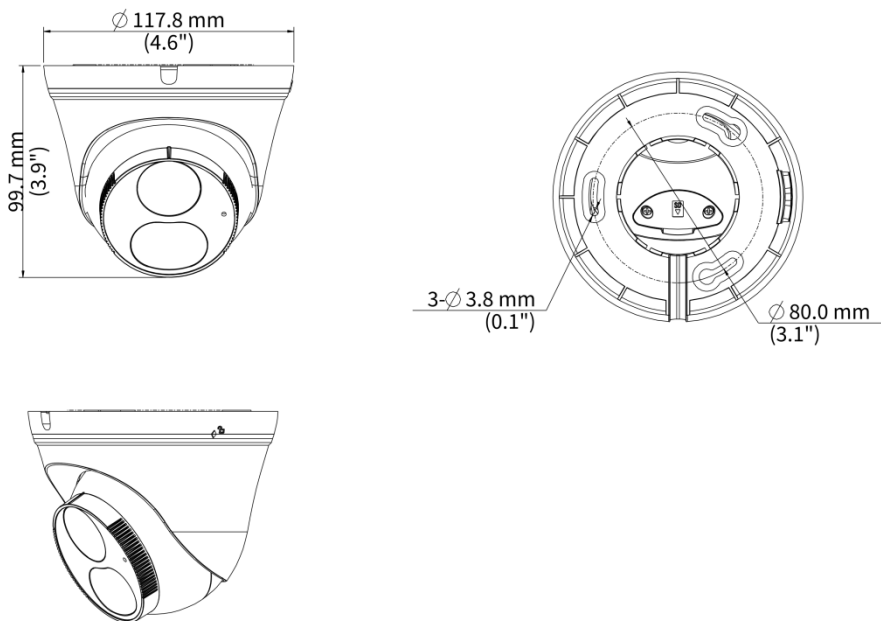

Dimensions

Accessories

TR-JB03-I-IN

Junction Box for Plastic Turret Camera(Support wiring from behind)

TR-CM24-IN

Dome Pendant Mounting Bracket(Indoor)

TR-SE24-A-IN

Dome Pendant Mounting Pole 500mm

Dome Pendant Mounting Pole 200mm

Universal Pole Mounting Bracket

Wall Mounting Assembling Bracket For 32 Fix-dome&Mini Fix-dome&Plastic Turret Camera