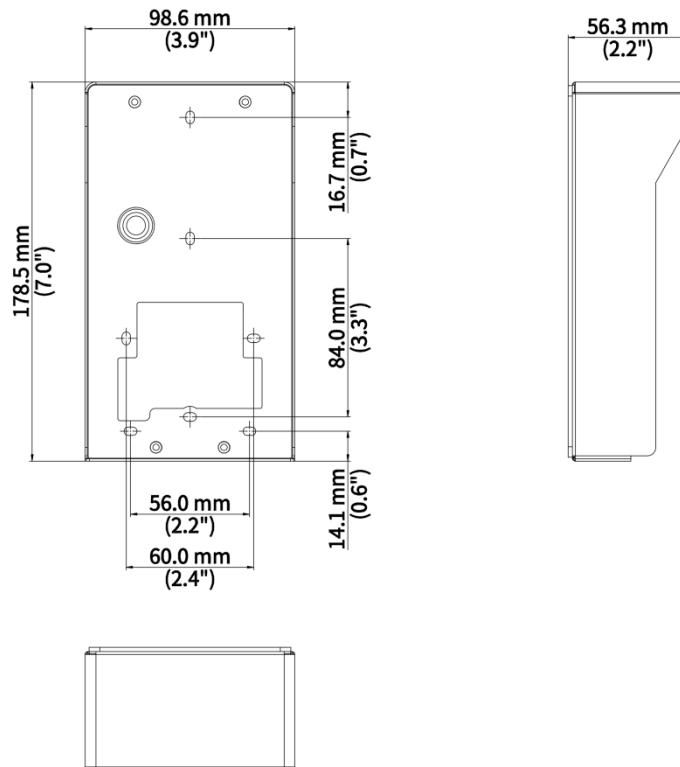

Dimensions

Zhejiang Uniview Technologies Co., Ltd.

- <http://www.uniview.com>
- overseasbusiness@uniview.com; globalsupport@uniview.com
- No. 369, Xietong Road, Xixing Sub-district, Binjiang District, Hangzhou City, 310051, Zhejiang Province, China

©2023-2025 Zhejiang Uniview Technologies Co., Ltd. All rights reserved.
*Product specifications and availability are subject to change without notice.
*Despite our best efforts, technical or typographical errors may exist in this document.
Uniview cannot be held responsible for any such errors and reserves the right to change the contents of this document without prior notice.