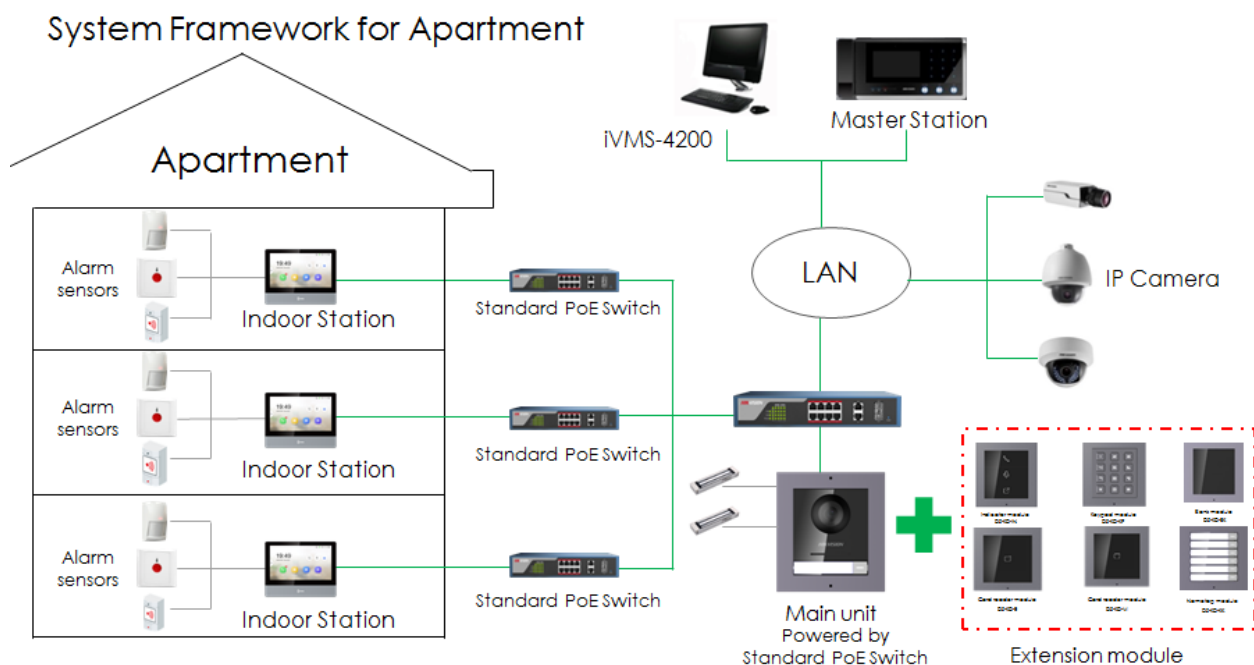

DS-KD-KK

Video Intercom Nametag Module

Key Feature

- Dial the resident at one-touch
- Backlight compensation
- Easy and extend

Available Model

DS-KD-KK

Specification

Model		DS-KD-KK
System parameters	Processor	Embedded MCU Processor
	Operation method	Physical Button
Interfaces	Module-connecting	2(1 Input, 1 Output)
	Debug	1
General	Physical button	6
	DIP Switch	8
	Power supply	Powered by DS-KD8003-IME1
	Power consumption	≤2 W
	Working temperature	-40° C to +60° C (-40° F to 140° F)
	Working humidity	10% to 95%
	IP protection level	IP65
	Installation	Flush Mounting, Surface Mounting
Dimensions (L × W × H)	98.21 mm × 100.21 mm × 33.7 mm (3.87" × 3.95" × 1.33")	

Typical Application

Appearance and Interface

No.	Description
1	Call Button
2	Name Tag
3	Module-connecting Interface(output)
4	Module-connecting Interface(input)
5	Debug

Distributed by

HIKVISION®

Headquarters