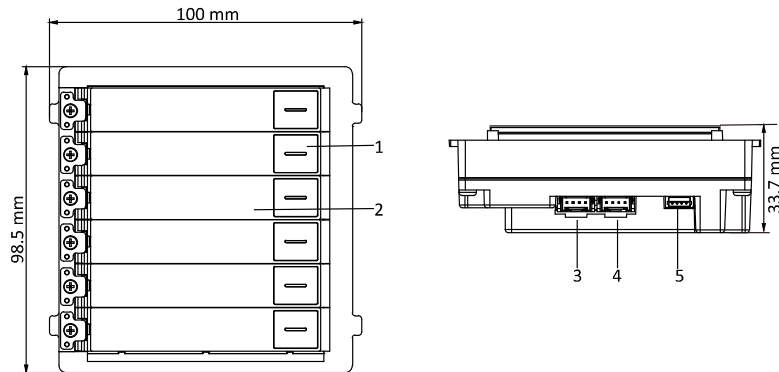

DS-KD-KK

Video Intercom Nametag Module

Key Feature

- Dial the resident at one-touch
- Backlight compensation
- Easy and extend

Available Model

DS-KD-KK

Specification

Model		DS-KD-KK
System parameters	Processor	Embedded MCU Processor
	Operation method	Physical Button
Interfaces	Module-connecting	2(1 Input, 1 Output)
	Debug	1
General	Physical button	6
	DIP Switch	8
	Power supply	Powered by DS-KD8003-IME1
	Power consumption	≤2 W
	Working temperature	-40° C to +60° C (-40° F to 140° F)
	Working humidity	10% to 95%
	IP protection level	IP65
	Installation	Flush Mounting, Surface Mounting
Dimensions (L × W × H)	98.21 mm × 100.21 mm × 33.7 mm (3.87" × 3.95" × 1.33")	

Typical Application

Appearance and Interface

No.	Description
1	Call Button
2	Name Tag
3	Module-connecting Interface(output)
4	Module-connecting Interface(input)
5	Debug

Distributed by

HIKVISION®

Headquarters