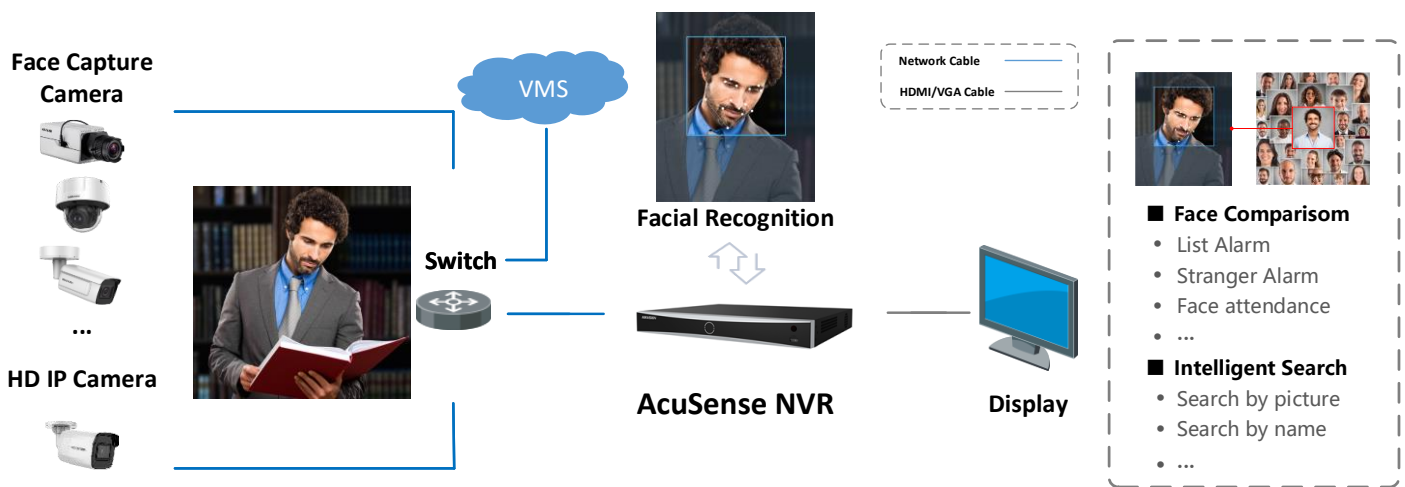

Storage and Playback

- Up to 2 SATA interfaces for HDD connection
- 16-ch synchronous playback at up to 1080p resolution

Smart & POS Function

- Support multiple VCA (Video Content Analytics) events
- Smart search for the selected area in the video, and smart playback to improve the playback efficiency
- POS information overlay on live view and playback
- POS triggered recording and alarm

Network & Ethernet Access

- 16 independent PoE network interfaces
- 1 self-adaptive 10/100/1000 Mbps Ethernet interfaces
- Hik-Connect & DDNS (Dynamic Domain Name System) for easy network management

Typical Application

Facial Recognition and Face Picture Comparison

Modeling and analyzing face pictures captured by cameras. Realize blacklist alarm and stranger alarm via face picture library.

Search target people by picture and name features.