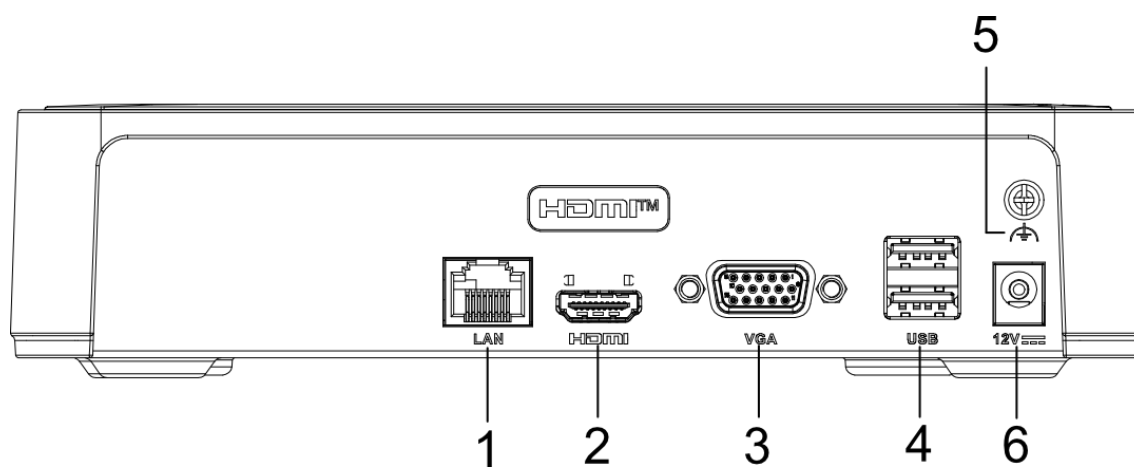

▪ Network & Ethernet Access

- 1 self-adaptive 10/100 Mbps Ethernet interface
- Hik-Connect for easy network management

▪ Specification

Video and Audio	
IP Video Input	8-ch Up to 6 MP resolution
Incoming Bandwidth	60 Mbps
Outgoing Bandwidth	60 Mbps
HDMI Output	1-ch, 1920 × 1080p/60Hz, 1600 × 1200/60Hz, 1280 × 1024/60Hz, 1280 × 720/60Hz
VGA Output	1-ch, 1920 × 1080p/60Hz, 1600 × 1200/60Hz, 1280 × 1024/60Hz, 1280 × 720/60Hz
Video Output Mode	HDMI/VGA simultaneous output
Decoding	
Decoding Format	H.265+/H.265/ H.264+/H.264
Recording Resolution	6 MP/4 MP/3 MP/1080p/UXGA /720p/VGA/4CIF/DCIF/ 2CIF/CIF/QCIF
Synchronous playback	4-ch
Decoding Capability	4-ch@1080p (30 fps) or 2-ch@4 MP (30 fps) or 1-ch@6 MP (30 fps)
Stream Type	Video, Video & Audio
Network	
Remote Connection	16
Network Protocol	TCP/IP, DHCP, Hik-Connect, DNS, DDNS, NTP, SADP, SMTP, UPnP™
Network Interface	1, RJ-45 10/100Mbps self-adaptive Ethernet interface
Auxiliary Interface	
SATA	1 SATA interface
Capacity	Up to 6TB capacity for each disk
Alarm In/Out	N/A
USB Interface	Rear panel: 2 × USB 2.0
General	
Power Supply	12 VDC, 1.5 A
Consumption	≤ 10 W
Working Temperature	-10 to +55° C (+14 to +131° F)
Working Humidity	10% to 90%
Dimension (W × D × H)	200 × 200 × 48 mm (7.9" × 8.1" × 1.9")
Weight	≤ 1 kg (2.2 lb)
Certification	
CE	EN50130-4, EN 61000-3-2, EN 61000-3-3

▪ **Physical Interface**

No.	Description	No.	Description
1	LAN network interface	4	USB interfaces
2	HDMI interface	5	GND
3	VGA interface	6	Power supply

▪ **Available Model**

DS-7108NI-Q1(D)

▪ Dimension

scale/1:1;Unit/mm