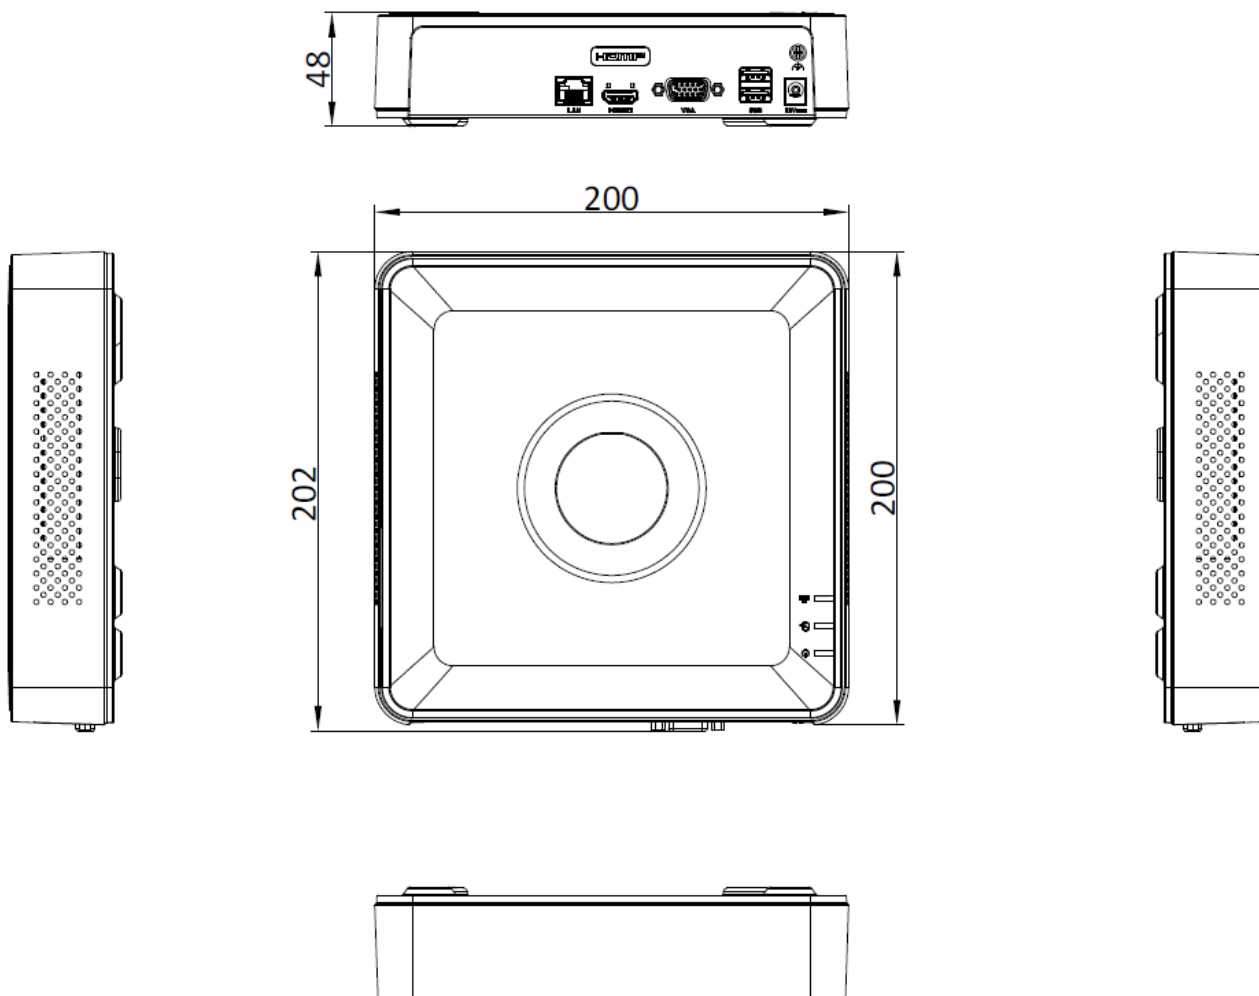

▪ **Physical Interface**

No.	Description	No.	Description
1	LAN network interface	4	USB interfaces
2	HDMI interface	5	GND
3	VGA interface	6	Power supply

▪ **Available Model**

DS-7108NI-Q1(D)

▪ Dimension

scale/1:1;Unit/mm