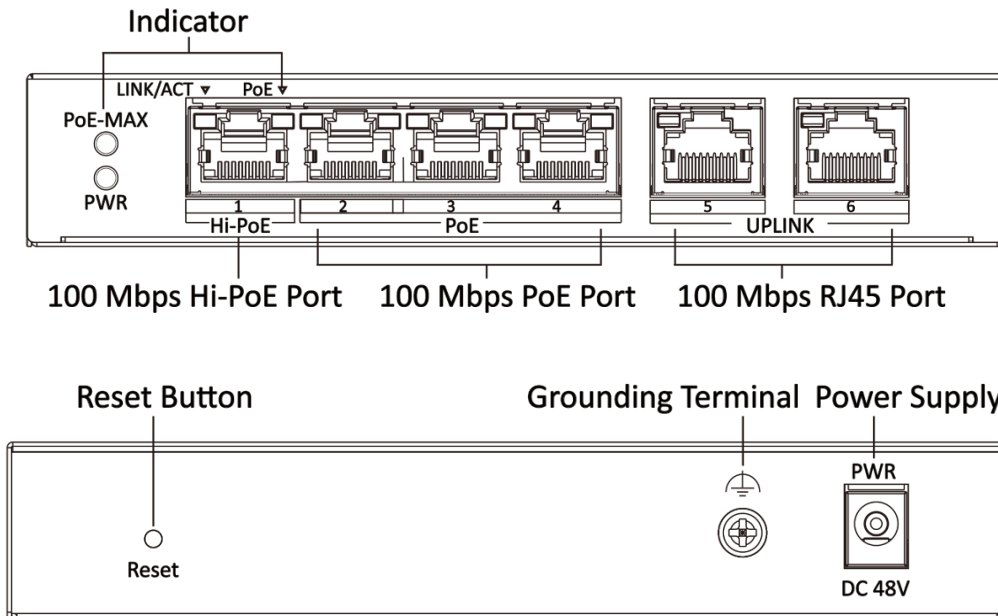

▪ **Available Model**

DS-3E1106HP-EI

▪ **Physical Interface**