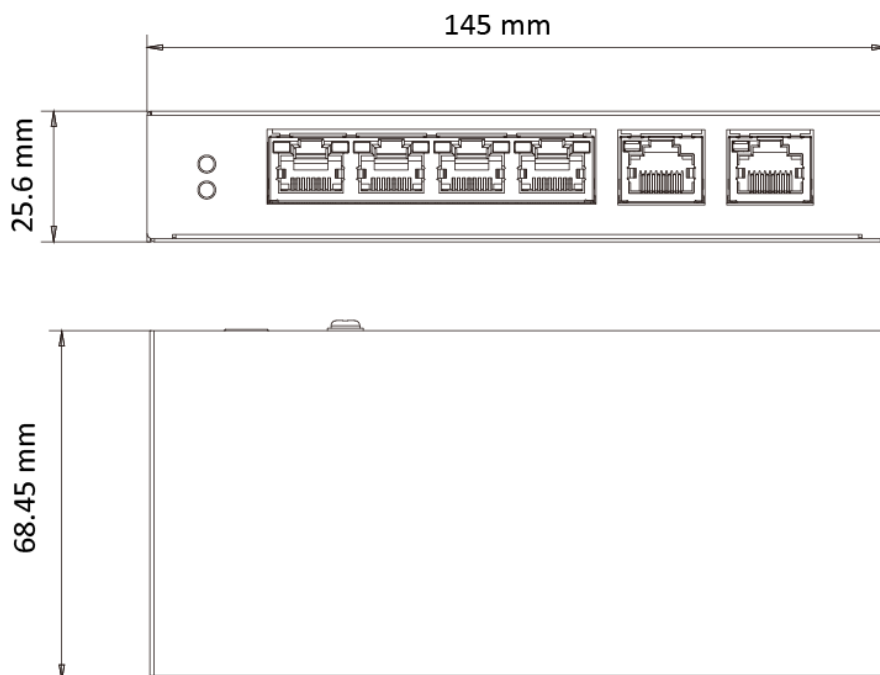

▪ **Dimension**