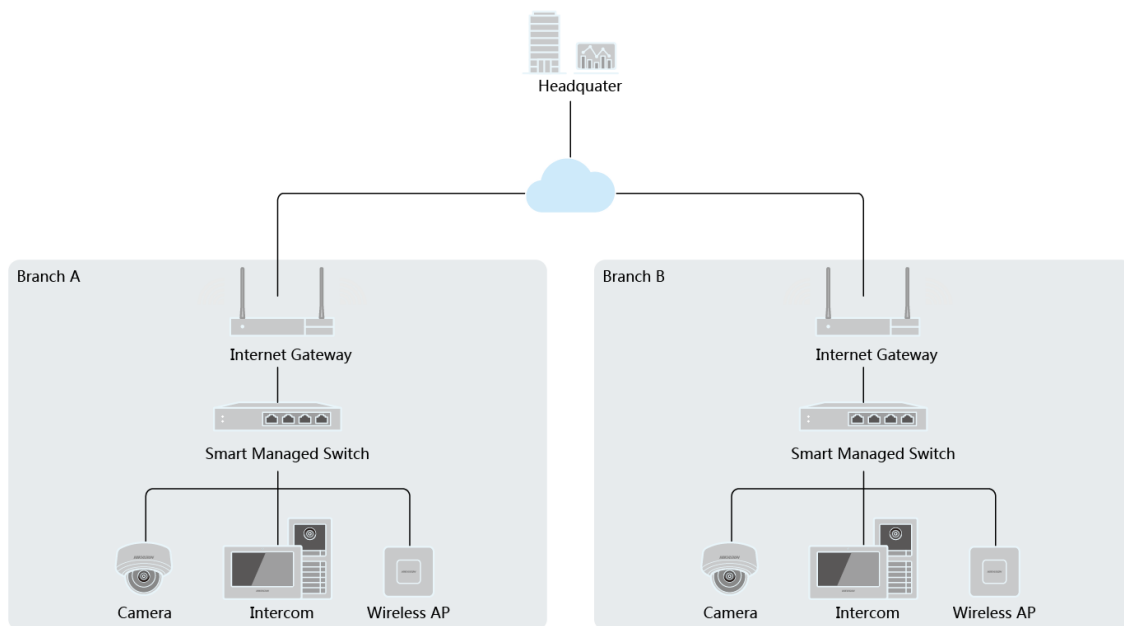

DS-3E1106HP-EI Smart Managed 4-Port 100 Mbps Hi-PoE Switch

Smart managed switches are developed by Hikvision, featuring in easy management and maintenance. You can easily deploy, monitor and expand your surveillance system anytime and anywhere with our software platforms. You can view the network topology, monitor the health of the network and receive device alarms in real time, which greatly reduces the cost of network operation and maintenance.

- 4 × 100 Mbps PoE RJ45 ports, 2 × 100 Mbps network RJ45 ports
- IEEE 802.3at/af/bt standard for PoE ports
- Network topology management, and alarm push
- 6 KV surge protection for PoE ports
- Up to 300 m long-range transmission
- AF/AT camera can reach up to 300 m in extend mode

▪ **Available Model**

DS-3E1106HP-EI

▪ **Physical Interface**

▪ **Dimension**

▪ Typical Application

Distributed by

HIKVISION®

Headquarters