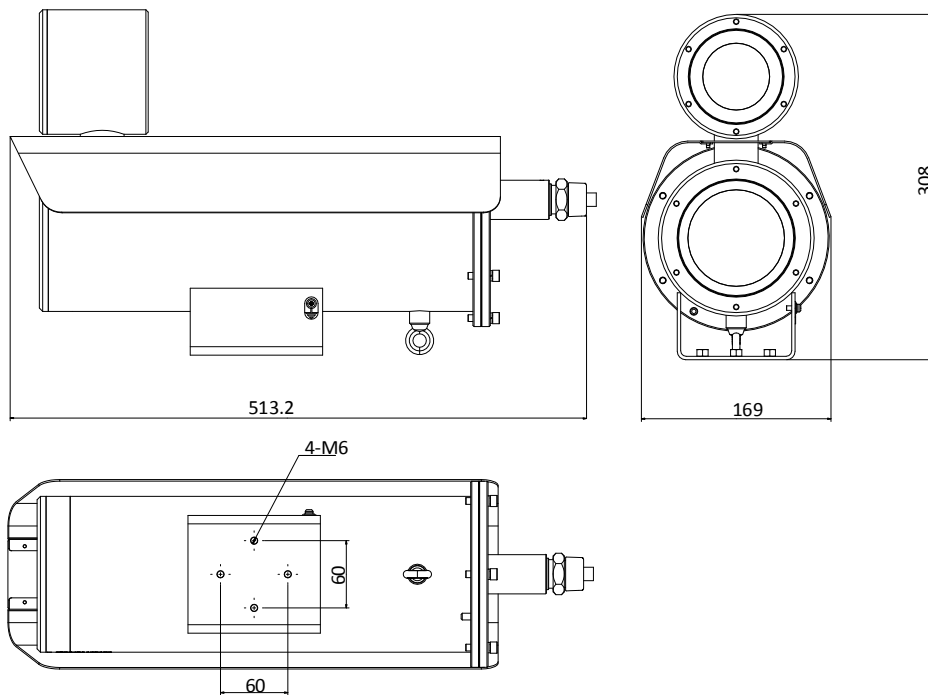

| | |
|------------|--|
| Dimensions | 513.2 × 169 × 308 mm (20.2" × 6.65" × 12.13") Package: 753 × 313 × 424 mm (29.65" × 12.32" × 16.69") |
| Weight | -IZHRS: camera, 17.8 kg (39.24 lb.); with package, 19.8 kg (43.65lb.) -IZHS: camera, 16.8 kg (37.04 lb.); with package, 18.8 kg (41.45 lb.) |

Available Models

DS-2XE6422FWD-IZHS (2.8-12mm), DS-2XE6422FWD-IZHRS (2.8-12mm), DS-2XE6422FWD-IZHS (8-32mm), DS-2XE6422FWD-IZHRS (8-32mm)

**You are recommended to purchase memory card together with the product if needed. After ordering, the memory card will be installed to product during manufacturing.*

Dimension

-IZHS:

-IZHRS:

Unit: mm

Accessories

Distributed by

DS-1707ZJ-Y
Wall mount (316L stainless steel)

DS-1707ZJ-Y-E
Wall mount (316L stainless steel)