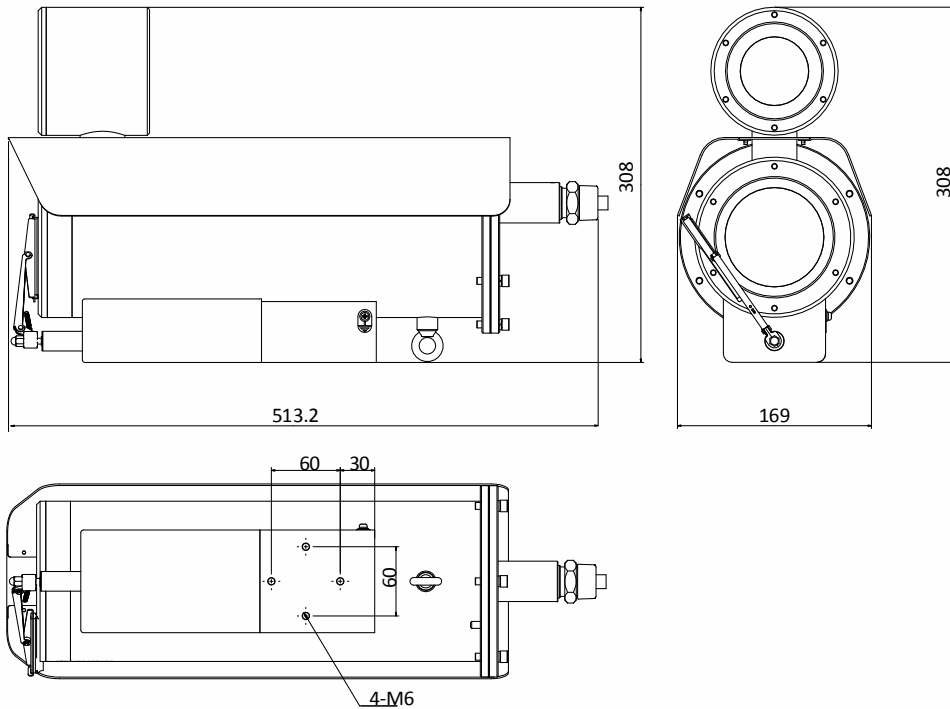

| | |
|------------|--|
| Dimensions | 513.2 × 169 × 308 mm (20.2" × 6.65" × 12.13") Package: 753 × 313 × 424 mm (29.65" × 12.32" × 16.69") |
| Weight | -IZHRS: camera, 17.8 kg (39.24 lb.); with package, 19.8 kg (43.65lb.) -IZHS: camera, 16.8 kg (37.04 lb.); with package, 18.8 kg (41.45 lb.) |

Available Models

DS-2XE6422FWD-IZHS (2.8-12mm), DS-2XE6422FWD-IZHRS (2.8-12mm), DS-2XE6422FWD-IZHS (8-32mm), DS-2XE6422FWD-IZHRS (8-32mm)

**You are recommended to purchase memory card together with the product if needed. After ordering, the memory card will be installed to product during manufacturing.*

Dimension

-IZHS:

-IZHRS:

Unit: mm

Accessories

Distributed by

DS-1707ZJ-Y
Wall mount (316L stainless steel)

DS-1707ZJ-Y-E
Wall mount (316L stainless steel)