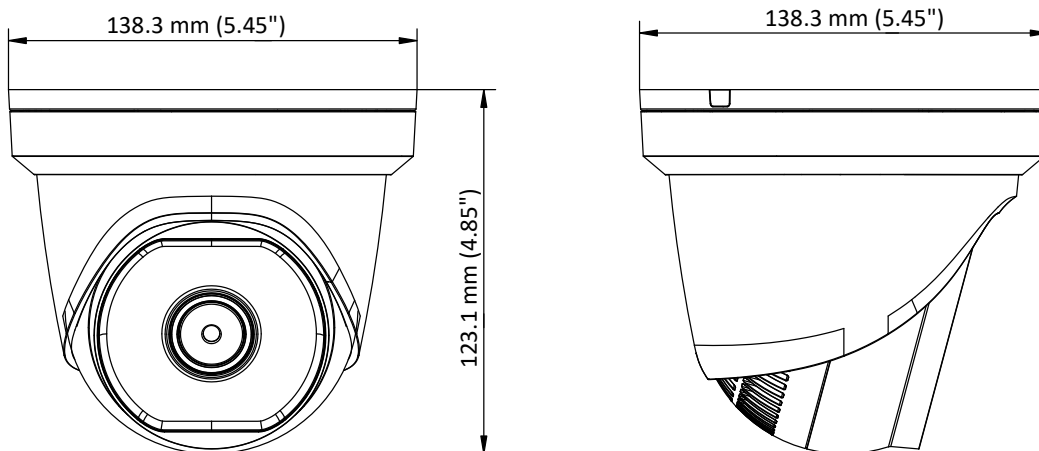

Available Model

DS-2TD1117-3/P

Dimension

Distributed by

**HIKVISION®****Headquarters**

No.555 Qianmo Road, Binjiang District,
Hangzhou 310051, China
T +86-571-8807-5998
overseasbusiness@hikvision.com

Hikvision USA
T +1-909-895-0400
sales.usa@hikvision.com