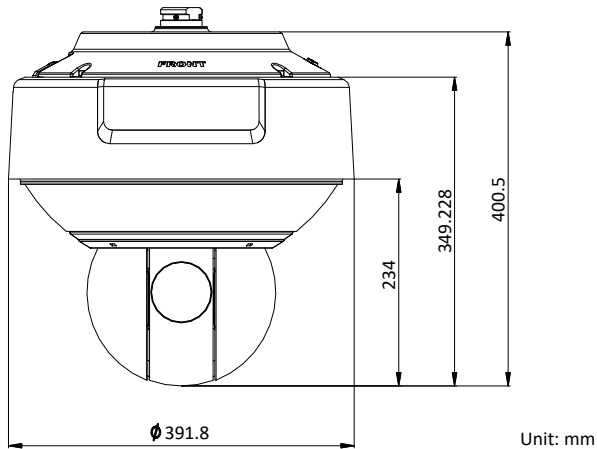

Available Model

DS-2DP1636ZIX-D/236(5mm) (B), 360° Panoramic

Dimensions

Accessory

DS-1603ZJ-P
Wall Mounting Bracket

DS-1668ZJ-P
Pendant Mounting Bracket

DS-1668ZJ(20)-P
Pendant Mounting Bracket

DS-1603ZJ-Pole-P
Vertical Pole Mounting Bracket