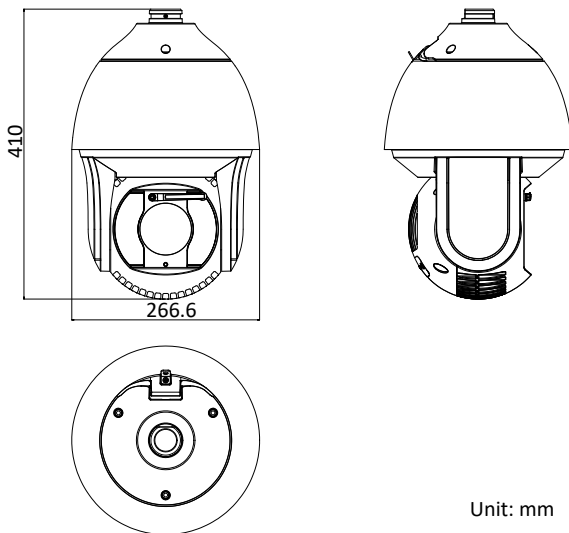

DORI

The DORI (detect, observe, recognize, identify) distance gives the general idea of the camera ability to distinguish persons or objects within its field of view.

It is calculated based on the camera sensor specification and the criteria given by EN 62676-4: 2015.

DORI	Detect	Observe	Recognize	Identify
Definition	25 px/m	63 px/m	125 px/m	250 px/m
Distance (Tele)	3680.0 m (12073.5 ft)	1460.3 m (4791.0 ft)	736.0 m (2414.7 ft)	368.0 m (1207.3 ft)

Order Model

DS-2DF8836IX-AEL (B), without wiper, 24 VAC & Hi-PoE

DS-2DF8836IX-AELW (B), with wiper, 24 VAC & Hi-PoE

Dimensions

Unit: mm