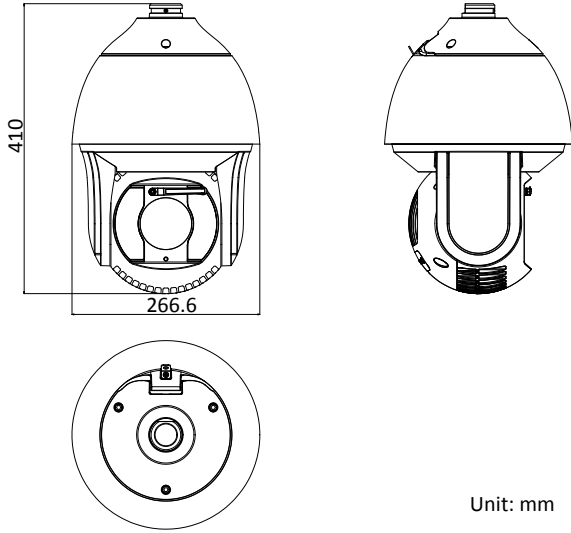

Order Model

DS-2DF8425IX-AEL, without wiper, 24 VAC & Hi-PoE

DS-2DF8425IX-AELW, with wiper, 24 VAC & Hi-PoE

Dimensions

Unit: mm