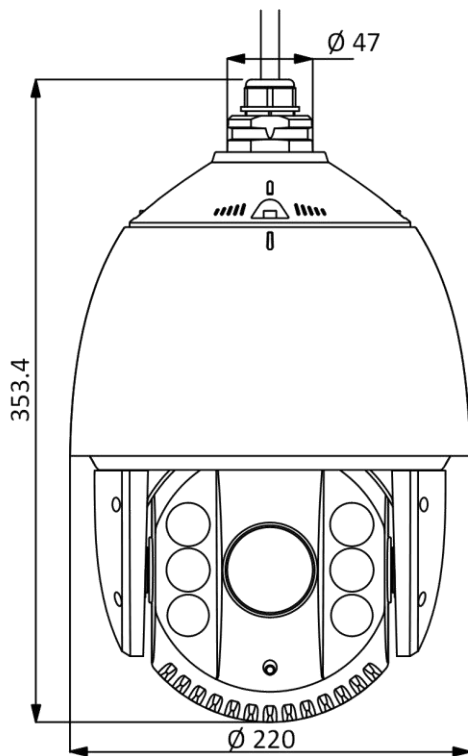

Dimensions

Unit:mm

Accessory

Optional