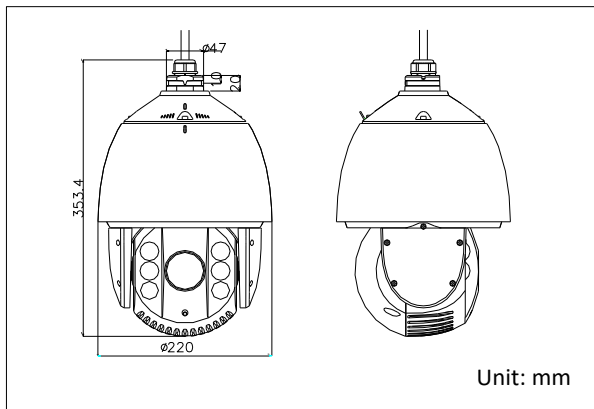

## Specifications

<b>Model</b>	<b>DS-2DE7220IW-AE</b>
<b>Camera Module</b>	
Image Sensor	1/2.8" Progressive Scan CMOS
Min. Illumination	F1.6, AGC On: Color: 0.05 lux, B/W : 0.01lux, 0 lux with IR
Max. Image Resolution	1920 x 1080
Focal Length	4.3-94.0mm, 20x
Digital Zoom	16X
Zoom Speed	Approx.3s(Optical Wide~Tele)
Angle of View	58.3-3.2 degree (Wide~Tele)
Min. Working Distance	10~1,000mm(Wide~Tele)
Aperture Range	F1.6-F3.5
Focus Mode	Auto / Semiautomatic / Manual
DWDR	Support
S / N Ratio	≥ 52dB
Shutter Time	1-1/10,000s
AGC	Auto / Manual
White Balance	Auto / Manual /ATW/Indoor/Outdoor/Daylight lamp/Sodium lamp
Day & Night	IR Cut Filter
Privacy Mask	8 privacy masks programmable
Enhancement	3D DNR, Defog, HLC/BLC
<b>Pan and Tilt</b>	
Range	Pan:360° endless; Tilt: -15°~90°(Auto Flip)
Speed	Pan Manual Speed: 0.1°~160°/s, Pan Preset Speed: 240°/s Tilt Manual Speed: 0.1°~120°/s, Tilt Preset Speed: 200°/s
Number of Preset	300
Patrol	8 patrols, up to 32 presets per patrol
Park Action	Preset / Patrol / Pattern / Pan scan / Tilt scan / Random scan / Frame scan / Panorama scan
Scheduled Task	Auto scan / Frame scan / Random scan / Patrol / Pattern / Preset / Panorama scan / Tilt scan / Dome reboot / Dome adjust / Aux output
<b>Features</b>	
Detection	Intrusion detection, Line crossing detection, Audio exception detection, Motion detection
ROI encoding	Support
<b>Infrared</b>	
IR Distance	Up to 150m
IR Intensity	Automatically adjusted, depending on the zoom ratio

## Dimensions