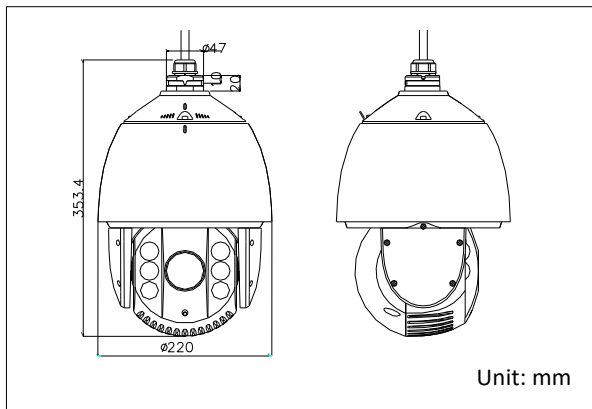

Dimensions