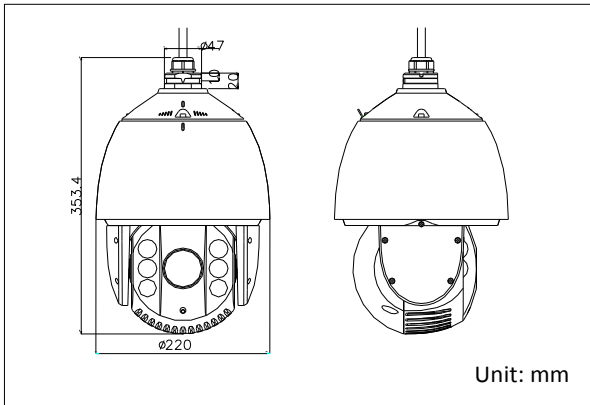

## Specifications

<b>Model</b>	<b>DS-2DE7120IW-AE</b>
<b>Camera Module</b>	
Image Sensor	1/3" Progressive Scan CMOS
Min. Illumination	F1.6, AGC On: Color: 0.05 lux, B/W : 0.01lux, 0 lux with IR
Max. Image Resolution	1280 x 960
Focal Length	4.7-94mm, 20x
Digital Zoom	16X
Zoom Speed	Approx.2.7s(Optical Wide~Tele)
Angle of View	58.3-3.2 degree (Wide~Tele)
Min. Working Distance	10~1,000mm(Wide~Tele)
Aperture Range	F1.6-F3.5
Focus Mode	Auto / Semiautomatic / Manual
DWDR	Support
Shutter Time	1-1/10,000s
AGC	Auto / Manual
White Balance	Auto / Manual /ATW/Indoor/Outdoor/Daylight lamp/Sodium lamp
Day & Night	IR Cut Filter
Privacy Mask	8 privacy masks programmable
Enhancement	3D DNR, Defog, HLC/BLC
<b>Pan and Tilt</b>	
Range	Pan:360° endless; Tilt: -15°~90°(Auto Flip)
Speed	Pan Manual Speed: 0.1°~160°/s, Pan Preset Speed: 240°/s Tilt Manual Speed: 0.1°~120°/s, Tilt Preset Speed: 200°/s
Number of Preset	300
Patrol	8 patrols, up to 32 presets per patrol
Pattern	4 pattern scans, record time over 10 minutes for each scan
Park Action	Preset / Patrol / Pattern / Pan scan / Tilt scan / Random scan / Frame scan / Panorama scan
Scheduled Task	Auto scan / Frame scan / Random scan / Patrol / Pattern / Preset / Panorama scan / Tilt scan / Dome reboot / Dome adjust / Aux output
<b>Features</b>	
Detection	Intrusion detection, Line crossing detection, Audio exception detection, Motion detection
ROI encoding	Support
<b>Infrared</b>	
IR Distance	Up to 150m
IR Intensity	Automatically adjusted, depending on the zoom ratio

## Dimensions