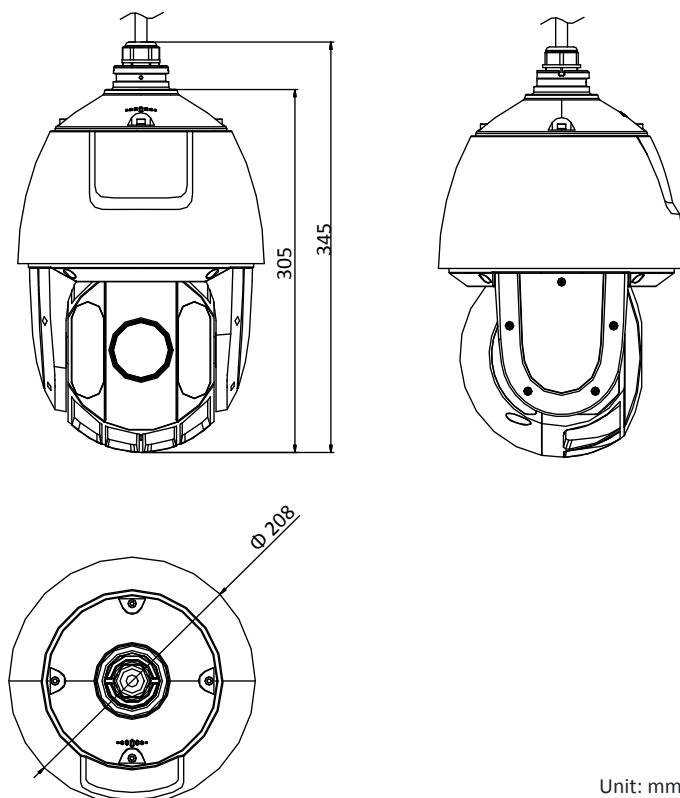

Finnish, Croatian, Slovenian, Serbian, Turkish, Korean, Traditional Chinese, Thai, Vietnamese, Japanese, Latvian, Lithuanian, Portuguese (Brazil)
Power	24 VAC and PoE+ (802.3 at, class4) Max.: 30 W, including max. 10W for IR
Working Temperature	-30°C to 65°C (-22°F to 149°F)
Working Humidity	≤ 90%
Protection Level	IP66 Standard, 4000V Lightning Protection, Surge Protection and Voltage Transient Protection
Material	ADC 12, PC+10% GF
Dimensions	Φ 208 mm × 345 mm (Φ 8.19" × 13.58")
Weight	Approx. 3.3 kg (7.28 lb)

DORI

The DORI (detect, observe, recognize, identify) distance gives the general idea of the camera ability to distinguish persons or objects within its field of view.

It is calculated based on the camera sensor specification and the criteria given by EN 62676-4: 2015.

DORI	Detect	Observe	Recognize	Identify
Definition	25 px/m	63 px/m	125 px/m	250 px/m
Distance (Tele)	3060.0 m (10039.4 ft)	1214.3 m (3983.9 ft)	612.0 m (2007.9 ft)	306.0 m (1003.9 ft)

Available Model

DS-2DE5432IW-AE (C), 24 VAC & PoE+ (802.3 at, class4)

Dimensions