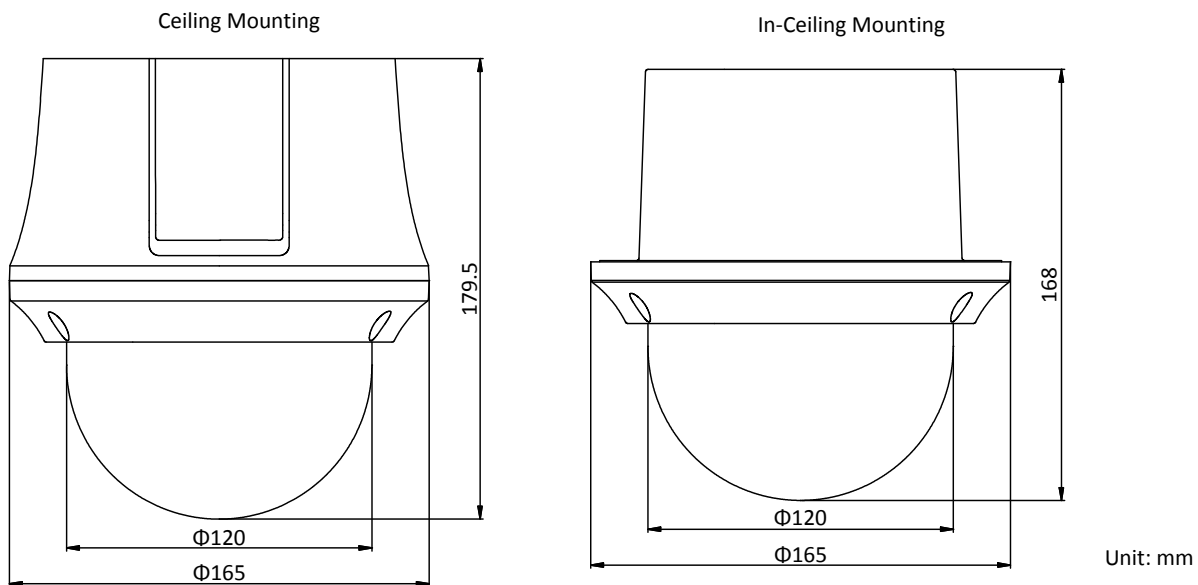

Dimensions	Ceiling mounting model: Φ 165 mm $\times$ 179.5 mm (Φ 6.50" $\times$ 7.07") In-ceiling mounting model: Φ 165 mm $\times$ 168 mm (Φ 6.50" $\times$ 6.61")
Weight	Approx. 2 kg (4.41 lb)

DORI

The DORI (detect, observe, recognize, identify) distance gives the general idea of the camera ability to distinguish persons or objects within its field of view.

It is calculated based on the camera sensor specification and the criteria given by EN 62676-4: 2015.

DORI	Detect	Observe	Recognize	Identify
Definition	25 px/m	63 px/m	125 px/m	250 px/m
Distance (Tele)	1600.0 m (5249.3 ft)	634.9 m (2083.1 ft)	320.0 m (1049.9 ft)	160.0 m (524.9 ft)

Available Model

DS-2DE4225W-DE3 (B), 12 VDC & PoE (802.3 at, class4)

Dimensions