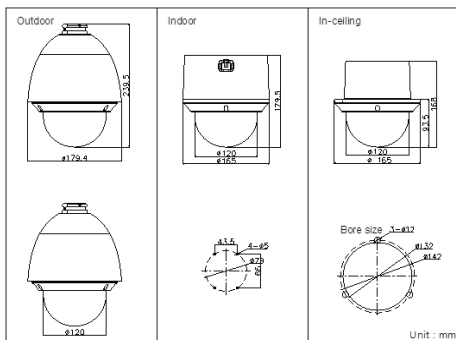

Dimensions

Accessories

Available models

- DS-2DE4220-AE, 24VAC/PoE+, outdoor
- DS-2DE4220-AE3, 24VAC/PoE, indoor

DS-2DE4220-AE / DS-2DE4220-AE3

Camera	
Image sensor	1/2.8" Progressive Scan CMOS
Effective pixel	1920(H) × 1080(V)
Min. illumination	Color: 0.05Lux @ (F1.6, AGC On), B/W: 0.01Lux @ (F1.6, AGC On)
White balance	Auto/Manual/ATW/Indoor/Outdoor/Daylight lamp/Sodium lamp
AGC	Auto / Manual
S / N ratio	≥ 52dB
Digital noise reduction	3D DNR
Backlight compensation	BLC
Wide dynamic range	Digital WDR
Defog	Support
Shutter speed	1/1- 1/10,000s
Day & Night	IR Cut Filter
Digital zoom	16X
Focus mode	Auto / Semiautomatic / Manual
Privacy Mask	2 privacy masks programmable
Lens	
Focal length	4.7-94mm, 20x
Zoom speed	Approx.3s (Optical Wide-Tele)
Angle of view	58.3 ~ 3.2 degree (Wide-Tele)
Min. working distance	10 ~ 1000mm (Wide-Tele)
Aperture range	F1.6 ~ F3.5
Pan and Tilt	
Pan / Tilt range	Pan: 360° endless; Tilt: -2° ~ 90°(Auto Flip)
Pan / Tilt speed	Pan manual speed: 0.1° ~ 160°/s, Pan preset speed: 160°/s Tilt manual speed: 0.1° ~ 120°/s, Tilt preset speed: 120°/s
Proportional zoom	Rotation speed can be adjusted automatically according to zoom multiples
Number of preset	256
Patrol	8 patrols, up to 32 presets per patrol
Park action	Pattern/Pan scan/Tilt scan/Frame scan/Panorama scan/Random scan
Power-off memory	Support
PTZ position display	On / off
Preset freezing	Support
Local Video and Audio	
Alarm input / output	1 input 0-5v DC) / 1 relay output, alarm response actions configurable
Audio input / putput	1 mic/Line in, 2-2.4V[p-p]; output impedance: 1KΩ, ±10% / 1 output, Line level, impedance: 600Ω
Network	
Ethernet	10Base-T / 100Base-TX, RJ45 connector
Max. image resolution	1920×1080
Frame rate	50Hz: 25 fps (1920×1080), 25 fps (1280×720); 60Hz: 30 fps (1920×1080), 30 fps (1280×720)
Image compression	H.264/MJPEG
SVC	Support
ROI encoding	Support 2 areas with adjustable levels
Audio compression	G.711u / G.711a / G.726 / MP2L2
Protocols	IPv4/IPv6, HTTP, HTTPS, 802.1X, QoS, FTP, SMTP, UPnP, SNMP, DNS, DDNS, NTP, RTSP, RTP, TCP, UDP, IGMP, ICMP, DHCP, PPPoE
Simultaneous live view	Up to 6
Streams	Dual streams
SD memory card	Built-in micro SD card slot, up to 64GB, support edge recording
User/Host Level	Up to 32 users, 3 Levels: Administrator, Operator, User
Security measures	User authentication (ID and PW), Host authentication (MAC address), IP address filtering
Integration	
Application programming	Open-ended API, support Onvif, PSIA and CGI
Web Browser	IE 7+, Chrome 18+, Firefox 5.0+, Safari 5.02+
General	
Power	-AE: 24VAC/PoE+(802.3at), Max18W; -AE3: 24VAC/PoE(802.3af), Max 12W
Working temperature	-AE: -30°C ~ 65°C (-22°F ~ 149°F) ; -AE3: -10°C ~ 50°C (14°F ~ 122°F)
Humidity	90% or less
Protection level	IP66 (outdoor),TVS 4,000V lightning protection, surge protection and voltage transient protection
Dimensions	Φ179.4×239.5mm (Φ7.06"×9.43") (outdoor) Φ165×179.5mm (Φ6.50"×7.07") (ceiling) Φ165×168mm (Φ6.50"×6.61") (In-ceiling)
Weight	Approx. 2Kg (4.41lbs)
Mount option (for outdoor model)	Long-arm wall mount: DS-1601ZJ; Short-arm mount: DS-1618ZJ Pendent mount: DS-1661ZJ(20cm) or DS-1662ZJ(50cm)