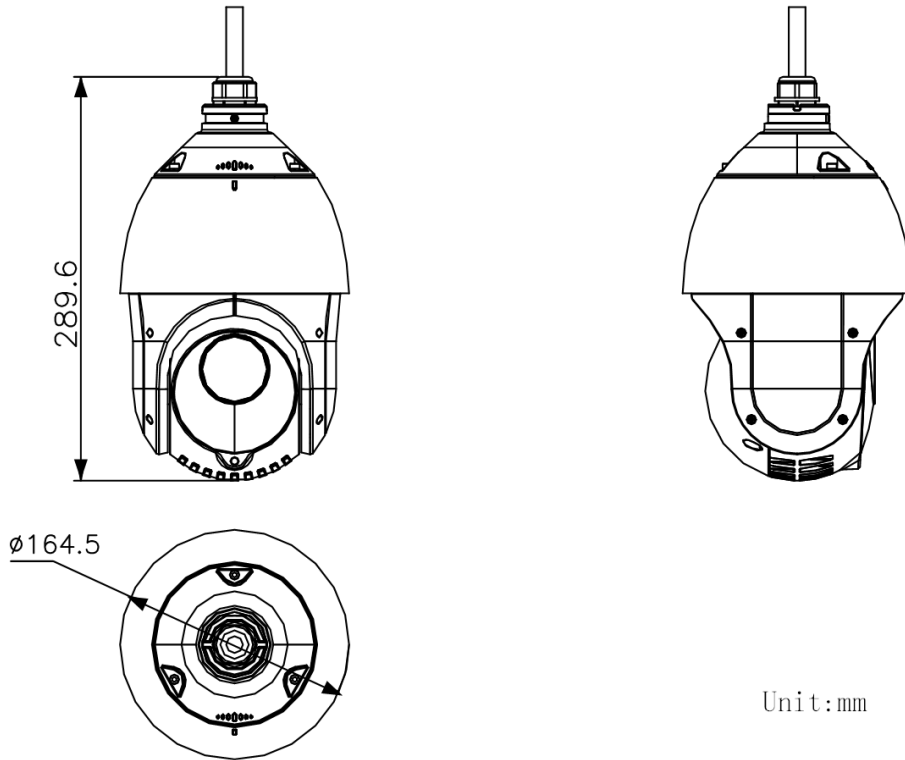

DORI	Detect	Observe	Recognize	Identify
Definition	25 px/m	63 px/m	125 px/m	250 px/m
Distance(Tele)	960 m (3149.6 ft)	381.0 m (1250.0 ft)	192.0 m (630.0 ft)	96.0 m (315.0 ft)

▪ Dimension

▪ Accessory

▪ Included

▪ Optional