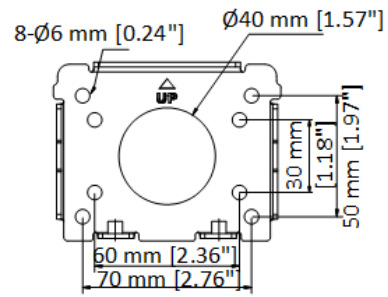

▪ Dimension