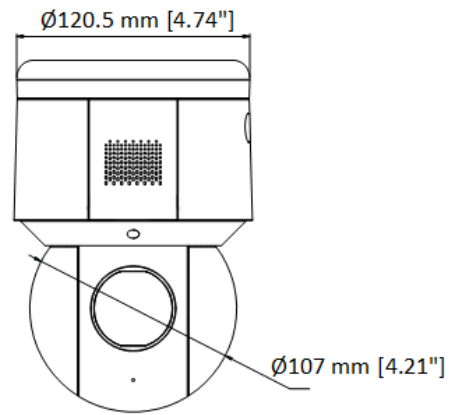

▪ Dimension