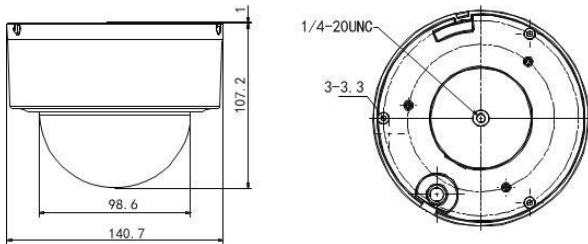

Order Models

DS-2DE3204W-DE

Dimensions

Accessories

Distributed by

Headquarters
No.555 Qianmo Road, Binjiang District,
Hangzhou 310051, China
T +86-571-8807-5998
overseasbusiness@hikvision.com

Hikvision Poland
T +48-22-460-01-50
poland@hikvision.com

Hikvision USA
T +1-909-895-0400
sales.usa@hikvision.com

Hikvision India
T +91-22-28469900
sales@pramahikvision.com

Hikvision UK
T +44-1628-9021-4
support.uk@hikvision.com

Hikvision Europe
T +31-23-5542770
saleseuro@hikvision.com

Hikvision Italy
T +39-0438-6902
info.it@hikvision.com

Hikvision Singapore
T +65-6684-4718
sg@hikvision.com

Hikvision Middle East
T +971-4-8816086
salesme@hikvision.com

Hikvision France
T +33(0)1-85-330-444
info.fr@hikvision.com

Hikvision Oceania
T +61-2-8599-4233
salesau@hikvision.com

Hikvision Russia
T +7-495-669-67-99
saleru@hikvision.com

Hikvision Spain
T +34-91-737-16-55
info.es@hikvision.com

Hikvision Hong Kong
T +852-2151-1761