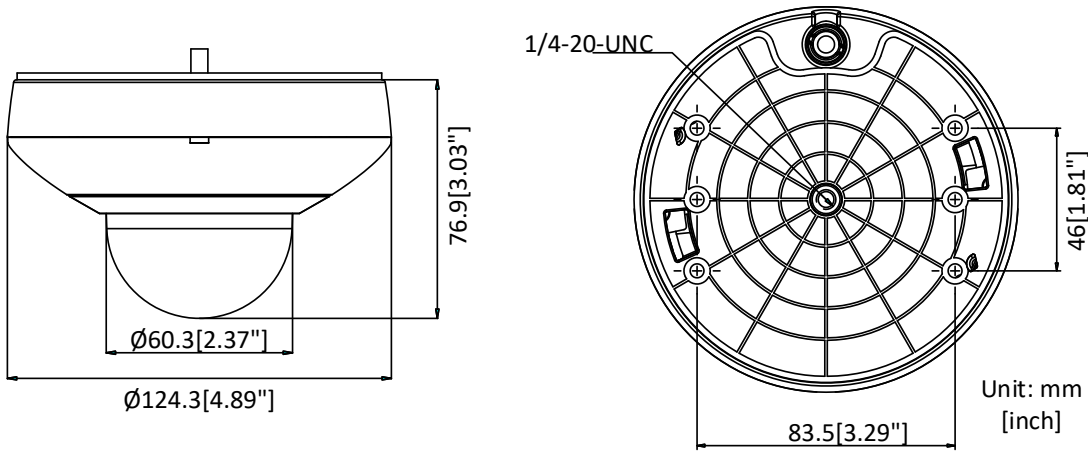

Available Model

DS-2DE1A400IW-DE3(2.8 mm), DS-2DE1A400IW-DE3(4 mm)

Dimensions