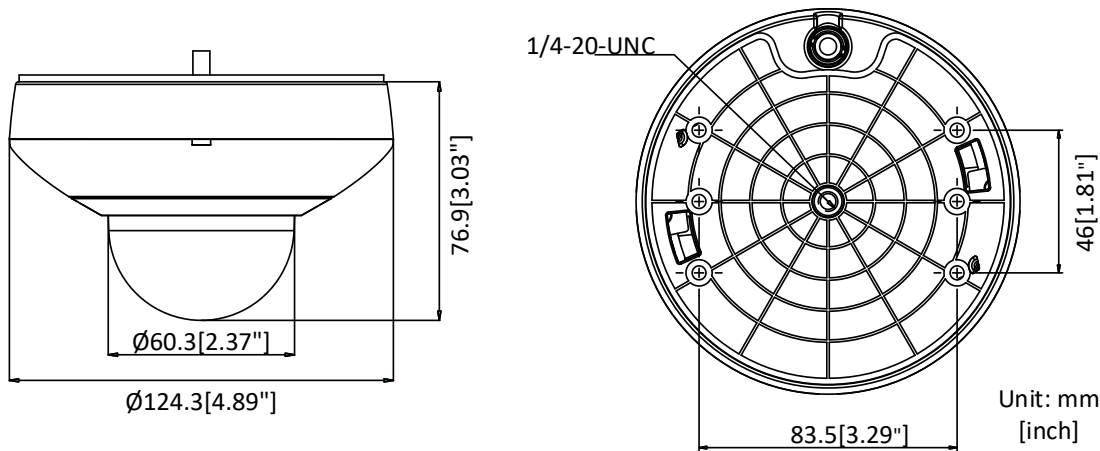

Available Model

DS-2DE1A200IW-DE3(2.8 mm), DS-2DE1A200IW-DE3(4 mm)

Dimensions

Accessories

DS-1294ZJ-PT Wall Mounting Bracket

Distributed by

HIKVISION®

Headquarters