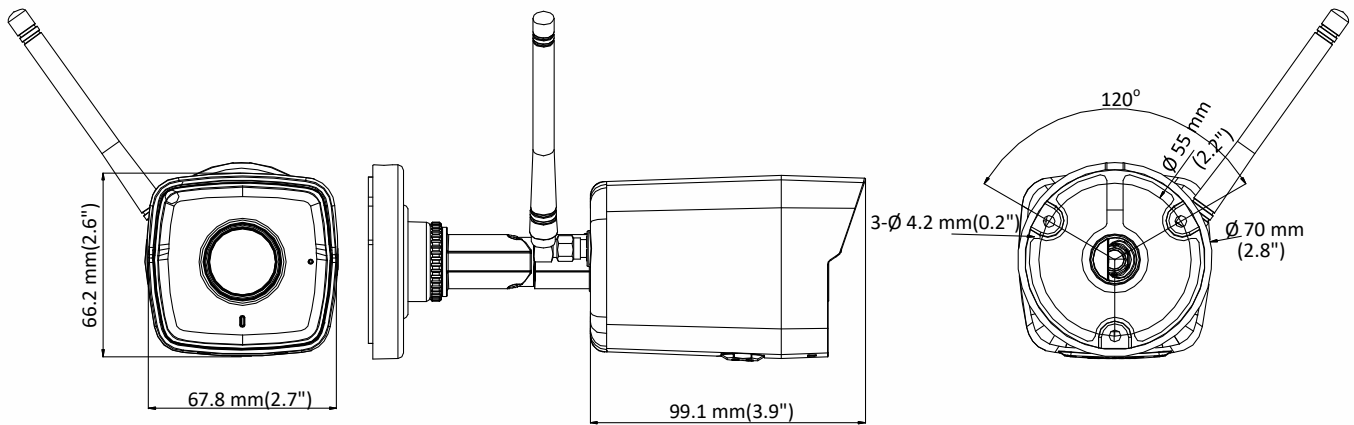

Dimensions