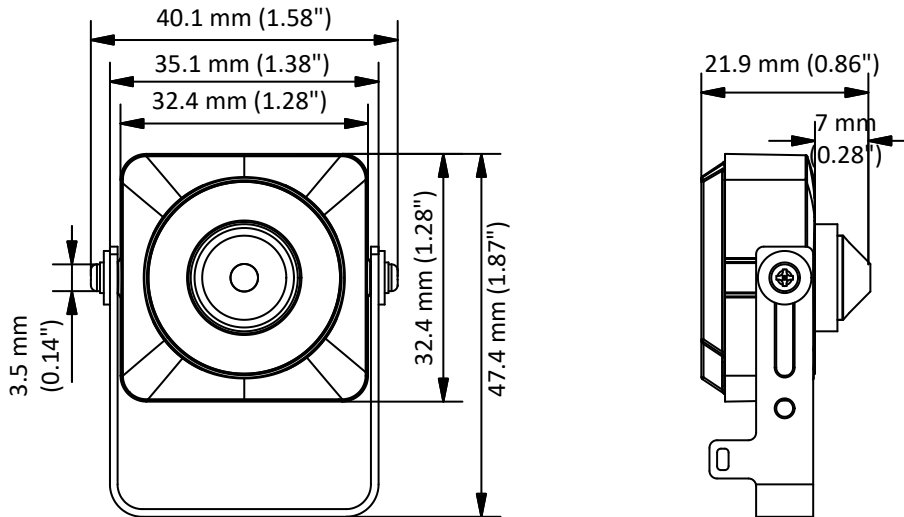

DS-2CS54D7T-PH

1080p WDR Covert Camera

Key Features

- 2.0 megapixel progressive scan CMOS
- HD analog output, up to 1080p resolution
- OSD menu, DNR, AGC
- 120 dB true WDR
- Applicable for ATM machine

Specifications

Camera	
Image Sensor	2.0 megapixel progressive scan CMOS
Min. illumination	0.01 Lux@(F1.2, AGC ON)
Signal System	PAL/NTSC
Shutter Time	PAL: 1/25 s to 1/50, 000 s
	NTSC: 1/30 s to 1/50, 000 s
Effective Resolution	1920 (H) × 1080 (V)
Lens	3.7 mm @ F2.5 (2.8 mm Optional)
Field of View	69.5° (3.7 mm), 78.4° (2.8 mm)
Lens Mount	M12
Day & Night	Electronic
Frame Rate	1080p@25fps, 1080p@30 fps
Synchronization	Internal Synchronization
WDR	> 120 dB
Video Output	1 HD analog output
Menu	
AGC	High/Middle/Low/ Off
Day/Night Mode	AUTO/COLOR/WB (White and Black)
White Balance	ATW/MWB
Backlight Compensation	Support
WDR	Support
Function	Contrast, Sharpness, Color gain, Mirror, Digital noise reduction
General	
Operating Conditions	-40° C to 60° C (-40° F to 140° F) Humidity: 90% or less (no condensation)
Power Supply	12 V DC ± 10%
Power Consumption	Max. 1.5 W
Dimensions	32.4 mm × 32.4 mm × 22.0 mm (1.28" × 1.28" × 0.87")
Weight	Approx. 200 g (0.44 lb.)

Order Model

DS-2CS54D7T-PH

Dimensions

Distributed by

Headquarters

No.555 Qianmo Road, Binjiang District,
Hangzhou 310051, China
T +86-571-8807-5998
overseasbusiness@hikvision.com

Hikvision USA
T +1-909-895-0400
sales.usa@hikvision.com