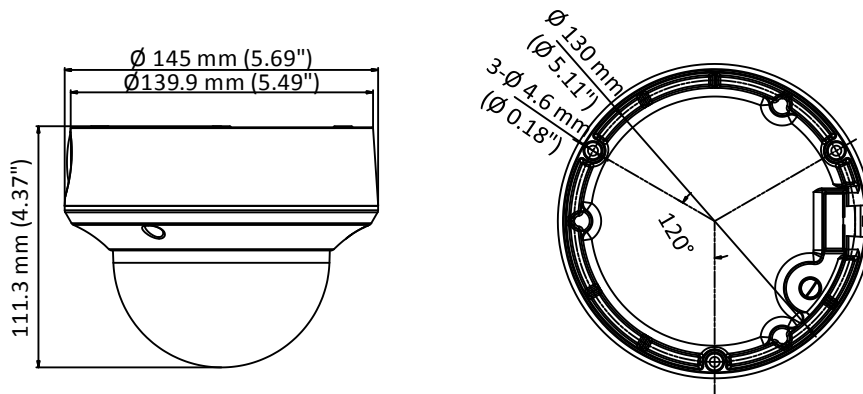

## Specification

<b>Camera</b>	
Image Sensor	2.0 megapixel progressive scan CMOS
Signal System	PAL/NTSC
Frame Rate	PAL: 1080p@25fps NTSC: 1080p@30fps
Resolution	1920 (H) × 1080 (V)
Min. Illumination	Color: 0.005 Lux @ (F1.2, AGC ON), 0 Lux with IR
Shutter Time	PAL: 1/25 s to 1/50, 000 s NTSC: 1/30 s to 1/50, 000 s
Slow Shutter	Max.: 16 times
Lens	2.8 mm to 12 mm motorized vari-focal lens
Horizontal Field of View	32.1° to 103°
Lens Mount	Φ14
Day & Night	IR cut filter
Angle Adjustment	Pan: 0° to 340°, Tilt: 0° to 75°, Rotate: 0° to 355°
Synchronization	Internal synchronization
WDR (Wide Dynamic Range)	> 120 dB
<b>Menu</b>	
AGC	Support
Day/Night Mode	Auto/Color/BW (Black and White)
White Balance	ATW/MANUAL
Privacy Mask	ON/OFF, 4 programmable privacy masks
Motion Detection	4 programmable motion areas
Backlight Compensation	WDR/BLC/OFF
3D DNR (Digital Noise Reduction)	Level 1 to 10
Language	English, Chinese
Functions	Brightness, Sharpness, Mirror, Smart IR
<b>Interface</b>	
Video Output	1 HD analog output
<b>General</b>	
Operating Conditions	-40 °C to 60 °C (-40 °F to 140 °F), humidity: 90% or less (non-condensation)
Power Supply	12 VDC ±25%
Power Consumption	Max. 6.7 W
Protection Level	IP67, IK10
Material	Metal
IR Range	Up to 40 m
Communication	Up the coax, Protocol: HIKVISION-C (TVI output)
Dimensions	Φ 145 mm × 111.3 mm (Φ 5.69" × 4.37")
Weight	Approx. 890 g (1.96 lb.)

## Dimension