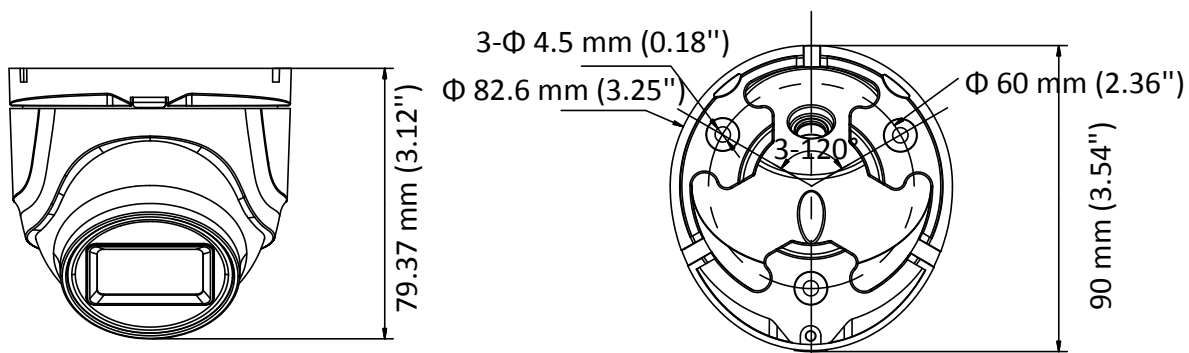

### Key Feature

- 5 MP, 2560 × 1944 resolution
- 2.4 mm fixed focal lens
- Smart IR, up to 20 m IR distance
- 4 in 1 video output (switchable TVI/AHD/CVI/CVBS)
- IP67

## Specification

<b>Camera</b>	
Image Sensor	5 MP CMOS
Signal System	PAL/NTSC
Resolution	2560 (H) × 1944 (V)
Frame Rate	TVI: 5M@20fps, 4M@25fps, 4M@30fps, 1080p@25fps, 1080p@30fps AHD: 5M@20fps, 4M@25fps, 4M@30fps CVI: 4M@25fps, 4M@30fps CVBS: PAL/NTSC
Min. Illumination	0.01 Lux@(F1.2, AGC ON), 0 Lux with IR
Shutter Time	PAL: 1/25 s to 1/50, 000 s NTSC: 1/30 s to 1/50, 000 s
Lens	2.4 mm fixed lens
Horizontal Field of View	110° (2.4 mm)
Lens Mount	M12
Day & Night	ICR
WDR (Wide Dynamic Range)	Digital WDR
Angle Adjustment	Pan: 0° to 360°; Tilt: 0° to 75°; Rotate: 0° to 360°
<b>Menu</b>	
AGC	Yes
Day/Night Mode	Auto/Color/BW (Black and White)
White Balance	Auto/Manual
AE (Auto Exposure) Mode	DWDR/BLC/Global
Noise Reduction	2D DNR
Language	English
Function	Brightness, Sharpness, Mirror, Smart IR
<b>Interface</b>	
Video Output	Switchable TVI/AHD/CVI/CVBS
<b>General</b>	
Operating Conditions	-40 °C to 60 °C (-40 °F to 140 °F), humidity: 90% or less (non-condensing)
Power Supply	12 VDC ± 25%
Power Consumption	Max. 4.3 W
Protection Level	IP67
Material	Metal
IR Range	Up to 20 m
Communication	HIKVISION-C
Dimensions	Φ 82.6 mm × 79.37 mm (Φ 3.25" × 3.12")
Weight	Approx. 295 g (0.65 lb.)

**Order Model**

DS-2CE56H0T-ITMF(2.4 mm)

**Dimension**