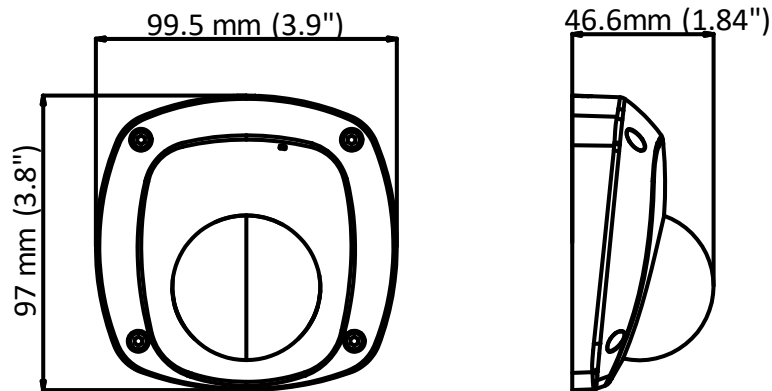

### Key Features

- 2 MP high performance CMOS
- Ultra-low light
- 1920 × 1080 resolution
- 2.8 mm, 3.6 mm, 6 mm fixed focal lens
- 120 dB true WDR, 3D DNR
- Smart IR, up to 20 m IR distance
- Built-in microphone
- Up the coax (HIKVISION-C)

## Specifications

<b>Camera</b>	
Image Sensor	2 megapixel progressive CMOS sensor
Signal System	PAL/NTSC
Frame Rate	PAL: 1080p@25fps NTSC: 1080p@30fps
Resolution	1920 (H) × 1080 (V)
Min. illumination	0.005 Lux @ (F1.2, AGC ON), 0 Lux with IR
Shutter Time	PAL: 1/25 s to 1/50,000 s NTSC: 1/30 s to 1/50,000 s
Slow Shutter	Max. 16 times
Lens	2.8 mm, 3.6 mm, 6 mm fixed focal lens
Horizontal Field of View	94.5° (2.8 mm), 79.1° (3.6 mm), 50° (6 mm)
Lens Mount	M12
Day & Night	IR cut filter
Angle Adjustment	Pan: -30° to 30°, Tilt: 0° to 80°, Rotate: -180° to 180°
Synchronization	Internal synchronization
Ture WDR	> 120 dB
<b>Menu</b>	
AGC	Support
Day/Night Mode	Auto/Color/BW (Black and White)
White Balance	ATW/MANUAL
Privacy Mask	ON/OFF, 4 programmable privacy masks
Motion Detection	4 programmable motion areas
Backlight Compensation	WDR/BLC/OFF
3D DNR (Digital Noise Reduction)	Level 1 to 10
Language	English, Chinese
Functions	Brightness, sharpness, mirror, smart IR
<b>Interface</b>	
Video Out	1 BNC
Audio In	Built-in microphone
Audio Out	1 RCA
<b>General</b>	
Operating Conditions	-40 °C to 60 °C (-40 °F to 140 °F), humidity: 90% or less (no condensation)
Power Supply	12 VDC±30%
Power Consumption	Max. 5 W
Material	Metal & plastic
IR Range	Up to 20 m
Dimensions	97 mm × 99.5 mm × 46.6 mm (3.82" × 3.92" × 1.83")
Weight	Approx. 300 g (0.66 lb.)

## Dimensions

Distributed by