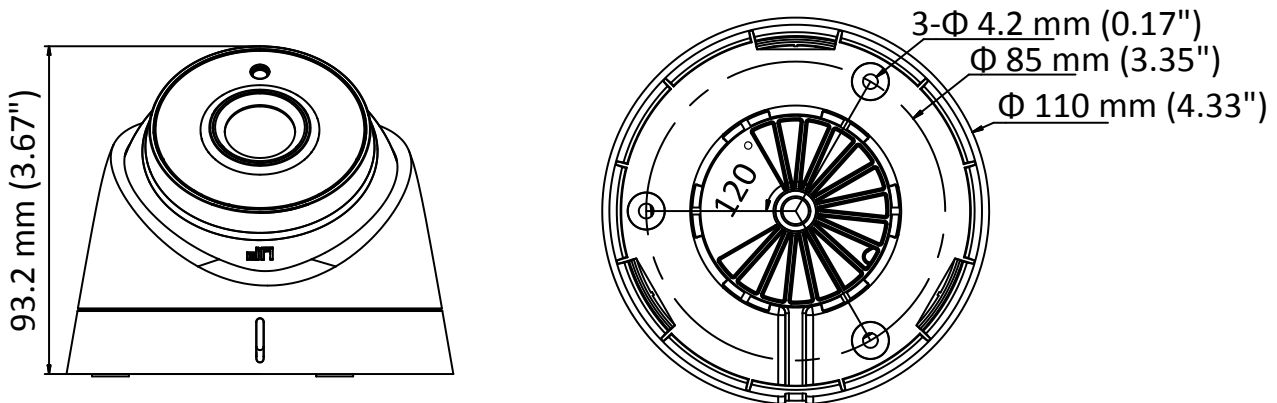

Dimensions