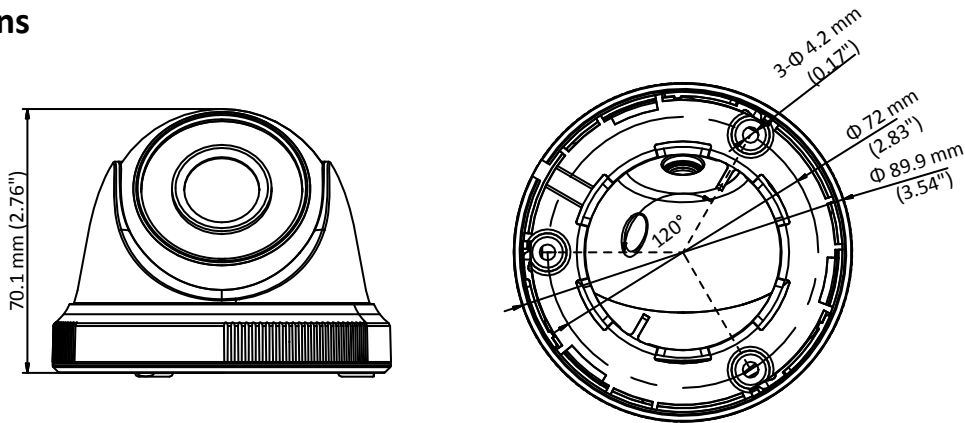

## Specifications

<b>Camera</b>	
Image Sensor	2MP CMOS image sensor
Signal System	PAL/NTSC
Effective Pixels	1920 (H) × 1080 (V)
Min. illumination	0.01 Lux @ (F1.2,AGC ON),0 Lux with IR
Shutter Time	1/25 (1/30) s to 1/50,000 s
Lens	2.8 mm, 3.6 mm, 6 mm optional
	Field of view: 103° (2.8 mm), 82.2° (3.6 mm), 54° (6 mm)
Lens Mount	M12
Day & Night	ICR
Angle Adjustment	Pan: 0° to 360°, Tilt: 0° to 75°, Rotation: 0° to 360°
Synchronization	Internal synchronization
Video Frame Rate	1080p@25fps/1080p@30fps
HD Video Output	1 analog HD output
S/N Ratio	>62 dB
<b>General</b>	
Operating Conditions	-40 °C to 60 °C (-40 °F to 140 °F), Humidity: 90% or less (non-condensation)
Power Supply	12 V DC ± 15%
Power Consumption	Max. 4 W
IR Range	Up to 20 m
Dimension	Φ 89.9 mm × 70.1 mm (3.54" × 2.76")
Weight	250 g (0.55 lb.)

## Dimensions