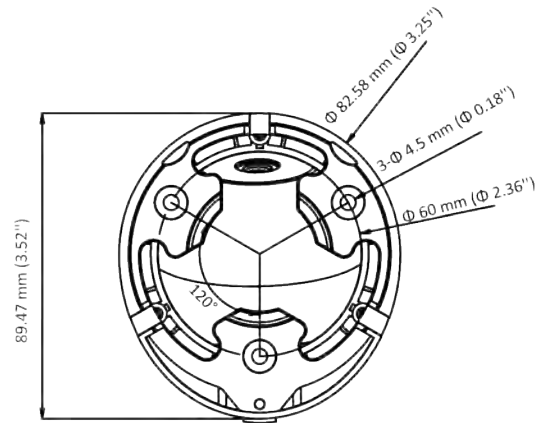

DS-2CE56D0T-IRMF (C) 2 MP Camera

- 2 MP, 1920 × 1080 resolution
- 2.8 mm, 3.6 mm, 6 mm fixed focal lens
- 4 in 1 video output (switchable TVI/AHD/CVI/CVBS)
- Smart IR, up to 25 m IR distance
- IP67

Specification

Camera	
Image Sensor	2 MP CMOS
Signal System	PAL/NTSC
Resolution	1920 (H) × 1080 (V)
Frame Rate	TVI: 1080P@30fps, 1080P@25fps CVI: 1080P@30fps, 1080P@25fps AHD: 1080P@30fps, 1080P@25fps CVBS: PAL/NTSC
Min. illumination	0.01 Lux@(F1.2, AGC ON), 0 Lux with IR
Shutter Time	PAL: 1/25 s to 1/50, 000 s NTSC: 1/30 s to 1/50, 000 s
Lens	2.8 mm, 3.6 mm, 6 mm fixed lens
Field of View	2.8 mm, horizontal FOV: 106.4°, vertical FOV: 57.9°, diagonal FOV: 124.6° 3.6 mm, horizontal FOV: 79.6°, vertical FOV: 43.5°, diagonal FOV: 93.7° 6 mm, horizontal FOV: 51.9°, vertical FOV: 30°, diagonal FOV: 58.8°
Lens Mount	M12
Day & Night	ICR
WDR (Wide Dynamic Range)	Digital WDR
Angle Adjustment	Pan: 0 to 360°, Tilt: 0 to 75°, Rotation: 0 to 360°
Menu	
Image Mode	STD/HIGH-SAT
AGC	Yes
Day/Night Mode	Auto/Color/BW (Black and White)
White Balance	Auto/Manual
AE (Auto Exposure) Mode	DWDR/BLC/HLC/Global
Noise Reduction	2D DNR
Language	English
Function	Brightness, Sharpness, Smart IR
Interface	
Video Output	Switchable TVI/AHD/CVI/CVBS
General	
Operating Conditions	-40 °C to 60 °C (-40 °F to 140 °F), humidity 90% or less (non-condensing)
Power Supply	12 VDC ± 25%
Power Consumption	Max. 3 W
Protection Level	IP67
Material	Metal
IR Range	Up to 25 m
Communication	HIKVISION-C

General	
Dimensions	89.47 mm × 67.6 mm (3.52" × 2.70")
Weight	Approx. 250 g (0.55 lb.)

Available Model

DS-2CE56D0T-IRMF (C)

Dimension

Accessory

DS-1272ZJ-110-TRS
Wall Mount

DS-1275ZJ-SUS
Vertical Pole Mount