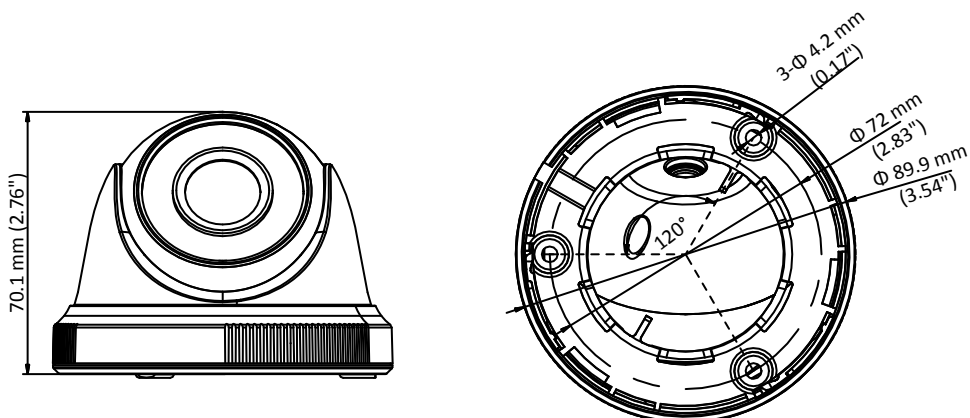

Dimensions