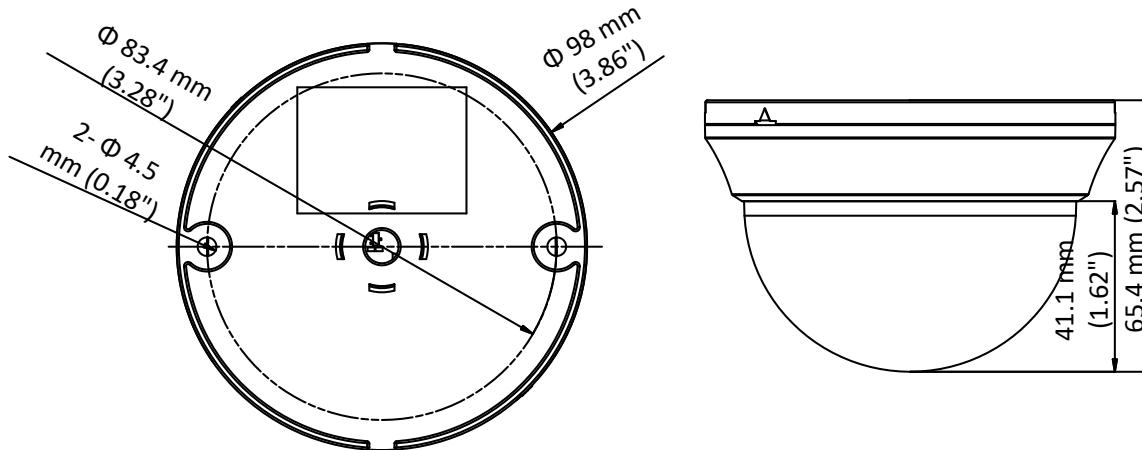

Dimensions