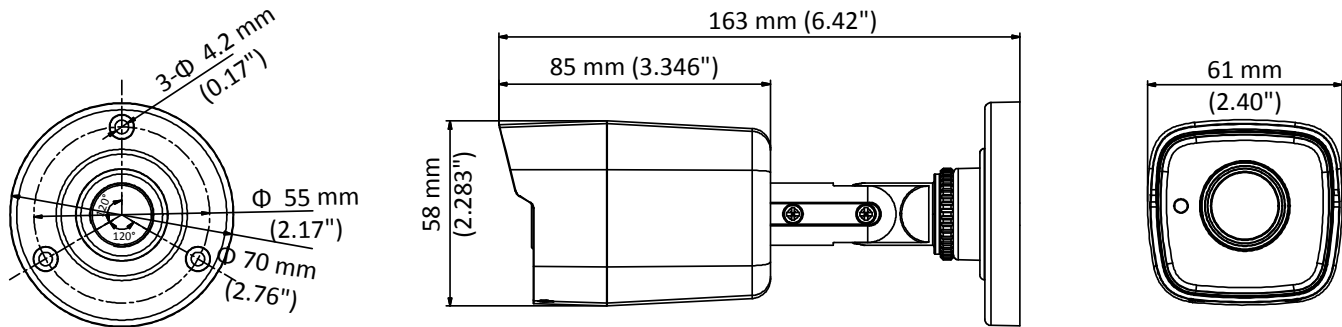

Order Models

DS-2CE16H1T-ITE

Dimension