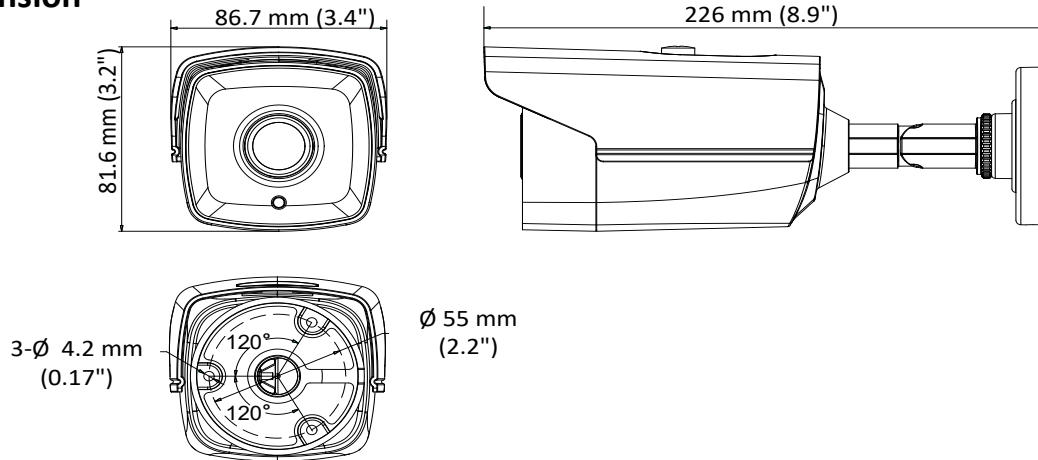

Order Model

DS-2CE16H0T-IT3E

Dimension

Accessory