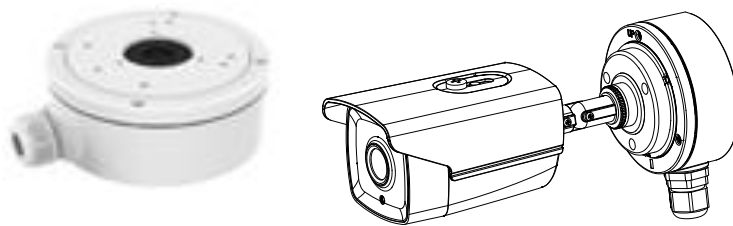

**DS-1280ZI-XS
Junction Box**

Distributed by