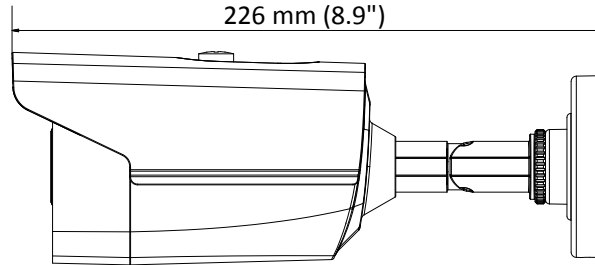

Order Models

DS-2CE16D8T-IT5F

Dimension