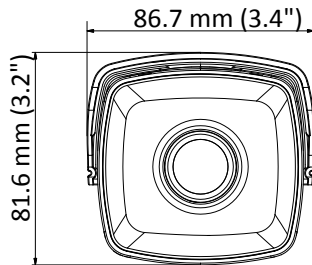

Order Models

DS-2CE16D8T-IT5F

Dimension