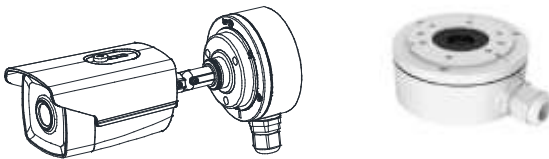

## DS-2CE16D8T-IT5F 2 MP Ultra-Low Light Bullet Camera

## Specification

<b>Camera</b>	
Image Sensor	2.0 megapixel progressive scan CMOS
Signal System	PAL/NTSC
Resolution	1920 (H) × 1080 (V)
Frame Rate	PAL: 1080p@25fps NTSC: 1080p@30fps
Min. illumination	Color: 0.003 Lux @ (F1.2, AGC ON), 0 Lux with IR
Shutter Time	PAL: 1/25 s to 1/50, 000 s NTSC: 1/30 s to 1/50, 000 s
Lens	3.6 mm, 6 mm, 8 mm, 12 mm fixed lens
Horizontal Field of View	79.1° (3.6 mm), 50.2° (6 mm), 38.7° (8 mm), 24.2° (12 mm)
Lens Mount	M12
Day & Night	IR cut filter
WDR (Wide Dynamic Range)	≥ 130 dB
Angle Adjustment	Pan: 0° to 360°, Tilt: 0° to 180, Rotate: 0° to 360°
<b>Menu</b>	
Image Mode	STD/HIGH-SAT
AGC	Support
Day/Night Mode	Auto/Color/BW (Black White)
White Balance	Auto/Manual
AE (Auto Exposure) Mode	WDR/BLC/HLC/Global
Privacy Mask	4 programmable privacy masks
Motion Detection	4 programmable motion areas
NR (Noise Reduction)	3D/2D
Language	English
Functions	Brightness, Sharpness, Mirror, Smart IR, HLC
<b>Interface</b>	
Video Output	Switchable TVI/AHD/CVI/CVBS
<b>General</b>	
Operating Conditions	-40 °C to 60 °C (-40 °F to 140 °F), humidity: 90% or less (non-condensation)
Power Supply	12 VDC ±25% <i>*You are recommended to use one power adapter to supply the power for one camera.</i>
Power Consumption	Max. 5.2 W
Ingress Protection	IP67
Material	Metal
IR Range	Up to 80 m
Communication	Up the coax, Protocol: HIKVISION-C (TVI output)
Dimensions	81.6 mm × 86.7 mm × 226 mm (3.2" × 3.4" × 8.9")
Weight	Approx. 560 g (1.23 lb.)

**Order Models**

DS-2CE16D8T-IT5F

**Dimension**

**Accessory**

DS-1280ZJ-XS Junction Box

Distributed by

**HIKVISION**

**Headquarters**