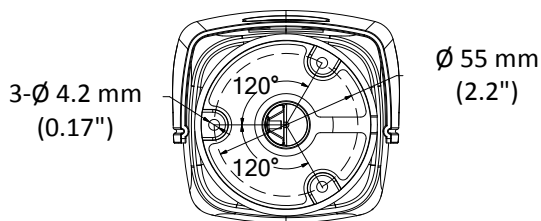

Order Models

DS-2CE16D8T-IT5F

Dimension