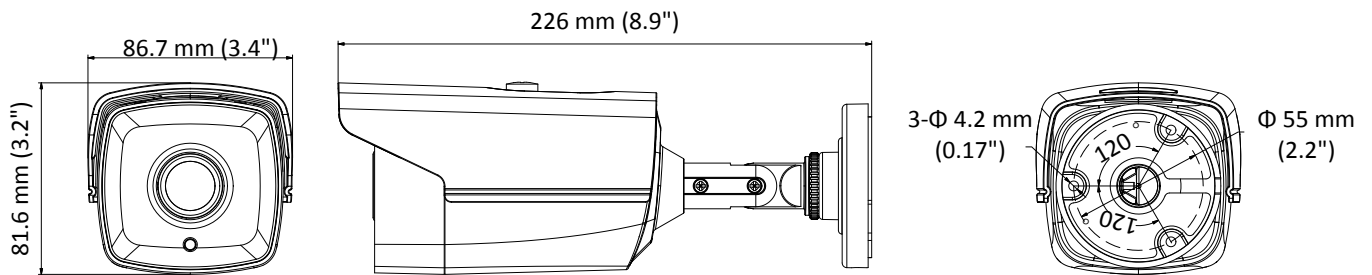

### Key Features

- 2 megapixel high performance CMOS
- Analog HD output, up to 1080p resolution
- Day/Night switch
- Smart IR
- Up to 80 m IR distance
- Switchable TVI/AHD/CVI/CVBS
- IP66

## Specifications

<b>Camera</b>	
Image Sensor	2MP CMOS image sensor
Signal System	PAL/NTSC
Effective Pixels	1920 (H) × 1080 (V)
Min. illumination	0.01 Lux@(F1.2,AGC ON), 0 Lux with IR
Shutter Time	1/25 (1/30) s to 1/50,000 s
Lens	3.6 mm (6 mm, 8 mm, 12 mm, 16 mm optional)
	Field of view: 82.2° (3.6 mm), 54° (6 mm), 37.7° (8 mm), 24.2° (12 mm), 18.8° (16 mm)
Lens Mount	M12
Day & Night	ICR
Angle Adjustment	Pan: 0° to 360°, Tilt: 0° to 180°, Rotation: 0° to 360°
Synchronization	Internal synchronization
Video Frame Rate	1080p@25fps/1080p@30fps
HD Video Output	1 analog HD output
S/N Ratio	>62 dB
<b>General</b>	
Operating Conditions	-40 °C to 60 °C (-40 °F to 140 °F), Humidity: 90% or less (non-condensation)
Power Supply	12 V DC ± 15%
Power Consumption	Max. 6 W
Protection Level	IP66
IR Range	Up to 80 m
Dimensions	86.7 mm × 81.6 mm × 226 mm(3.4" × 3.2" × 8.9")
Weight	430 g (0.95 lb.)

## Dimensions