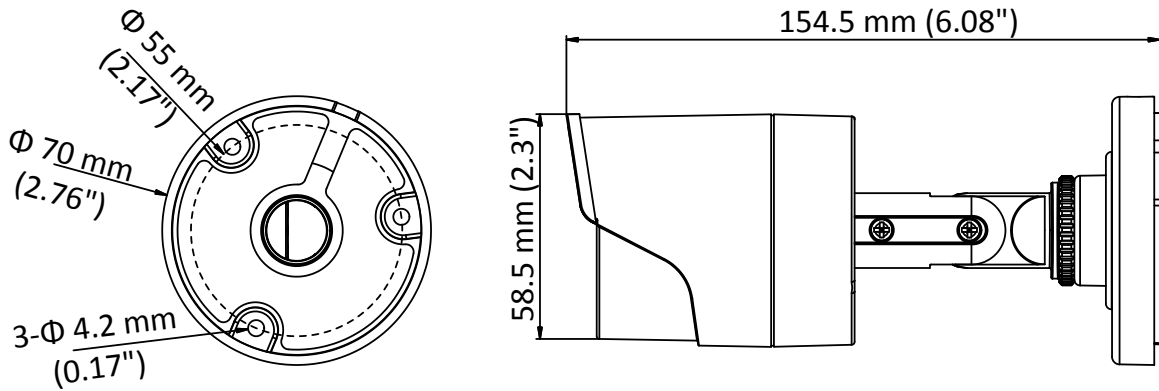

### Key Features

- 2 megapixel high performance CMOS
- Analog HD output, up to 1080p resolution
- Day/Night switch
- Smart IR
- Up to 20 m IR distance
- Switchable TVI/AHD/CVI/CVBS
- IP66

## Specifications

<b>Camera</b>	
Image Sensor	2MP CMOS image sensor
Signal System	PAL/NTSC
Effective Pixels	1920 (H) × 1080 (V)
Min. illumination	0.01 Lux@(F1.2,AGC ON), 0 Lux with IR
Shutter Time	1/25 (1/30) s to 1/50,000 s
Lens	2.8 mm, 3.6 mm, 6 mm optional
	Field of view: 103° (2.8 mm), 82.2° (3.6 mm), 54° (6 mm)
Lens Mount	M12
Day & Night	ICR
Angle Adjustment	Pan: 0° to 360°, Tilt: 0° to 180°, Rotation: 0° to 360°
Synchronization	Internal synchronization
Video Frame Rate	1080p@25fps/1080p@30fps
HD Video Output	1 analog HD output
S/N Ratio	>62 dB
<b>General</b>	
Operating Conditions	-40 °C to 60 °C (-40 °F to 140 °F), Humidity 90% or less (non-condensation)
Power Supply	12 V DC ± 15%
Power Consumption	Max. 4 W
Protection Level	IP66
IR Range	Up to 20 m
Dimensions	Φ 70 mm × 154.5 mm (Φ 2.76" × 6.08")
Weight	400 g (0.88 lb.)

## Dimensions