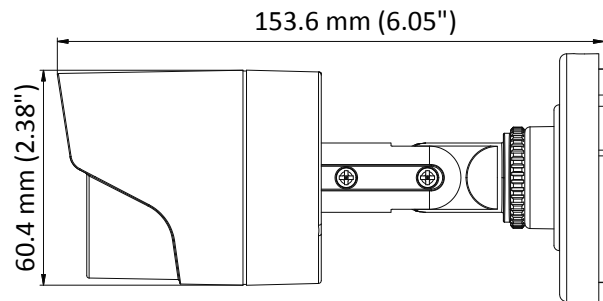

Dimensions