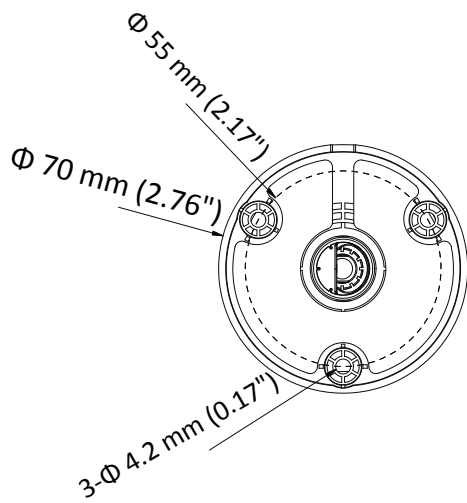

Dimensions