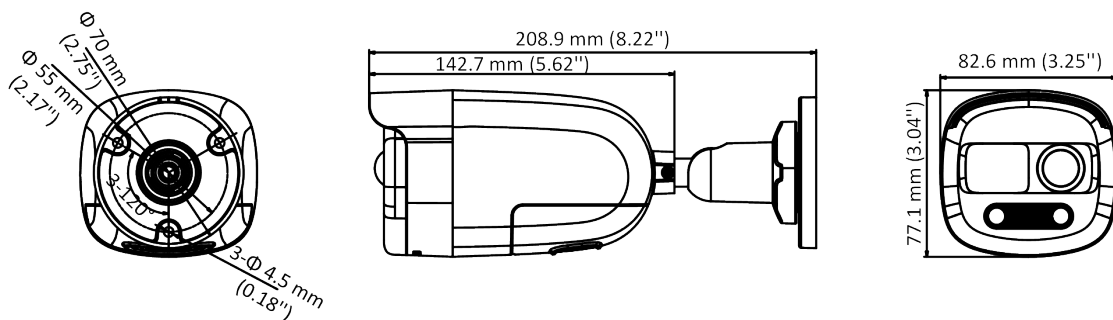

General	
Operating Conditions	-40 °C to 60 °C (-40 °F to 140 °F), humidity 90% or less (non-condensing)
Power Supply	12 VDC ± 25% <i>*You are recommended to use one power adapter to supply the power for one camera.</i>
Power Consumption	Max. 8.5 W
Protection Level	IP67
Material	Front Cover: Metal Main Body: Plastic
White Light Range	Up to 40 m
PIR Range	Angle: 110°, Range: 11 m
Communication	HIKVISION-C
Dimensions	77.1 mm × 82.6 mm × 208.9 mm (3.04" × 3.25" × 8.22")
Weight	Approx. 441 g (0.97 lb.)

Available Model

DS-2CE12DFT-PIRXOF

Dimension

Accessory