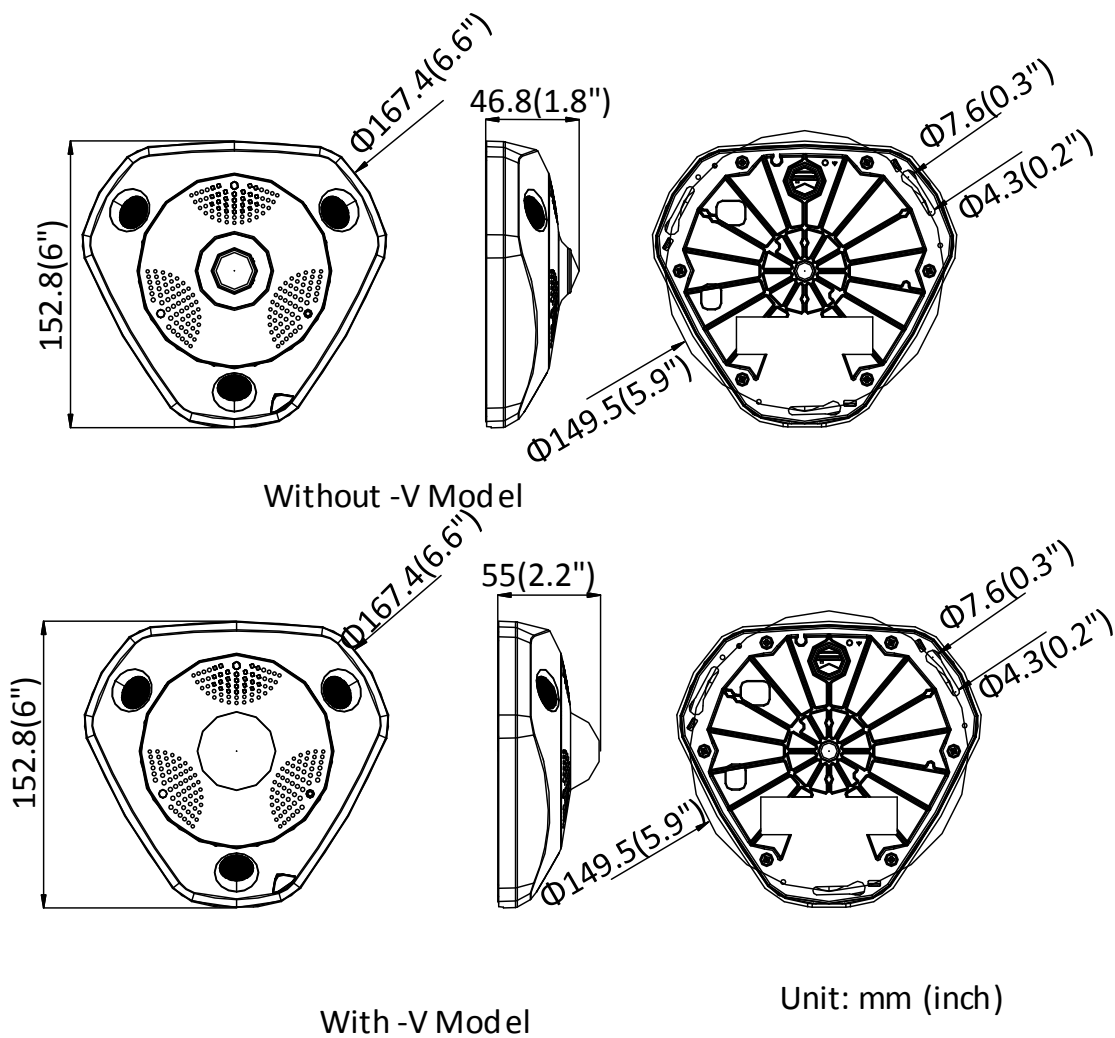

Material	Metal
Dimensions	Without -V model: 167.4 × 152.8 × 46.8 mm (6. 6" × 6" × 1.8") With -V model: 167.4 × 152.8 × 55 mm (6. 6" × 6" × 2.2")
Weight	Approx. 1400 g (3.09 lbs)

Available Model

DS-2CD63C5G0E-I (2 mm) (B); DS-2CD63C5G0E-IS (2 mm) (B), DS-2CD63C5G0E-IV (2 mm) (B), DS-2CD63C5G0E-IVS (2 mm) (B)

Dimensions