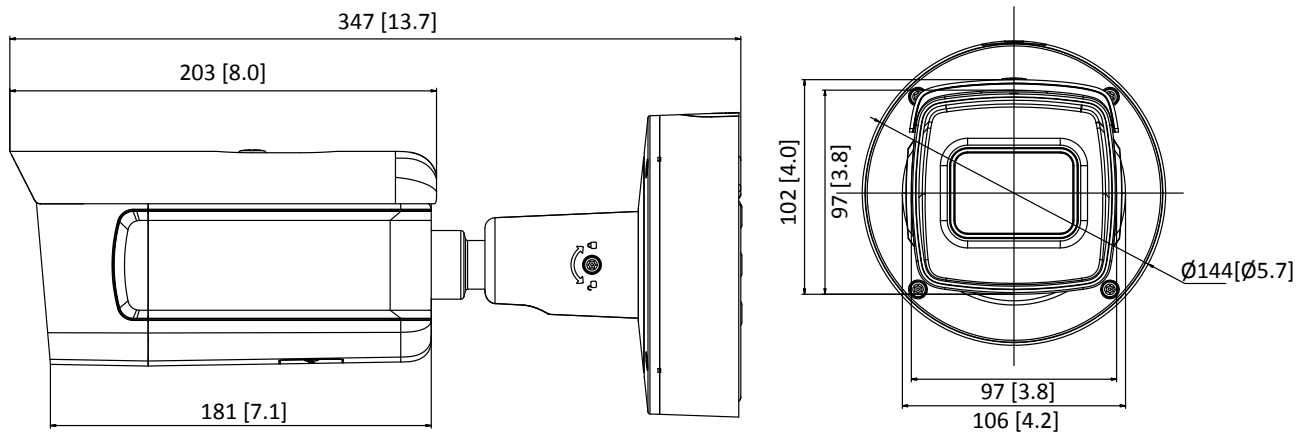

Note: Listed resolutions are only selectable options. It does not mean that all streams can work at their maximum resolution at the same time.

Available Model

DS-2CD5A46G1-IZS (2.8 to 12 mm), DS-2CD5A46G1-IZHS (2.8 to 12 mm)

DS-2CD5A46G1-IZS (8 to 32 mm), DS-2CD5A46G1-IZHS (8 to 32 mm)

*-H: heater supported

Dimension

Unit: mm[inch]

Accessory

DS-1475ZJ-SUS
Vertical pole mount

DS-1476ZJ-SUS
Corner mount

Distributed by