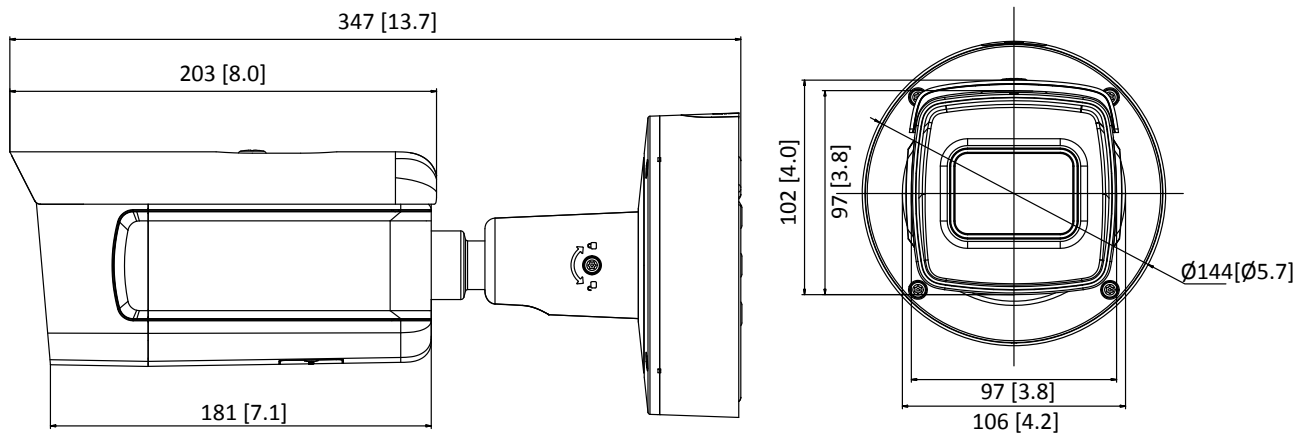

* Listed resolutions are only selectable options. It does not mean that all streams can work at their maximum resolution at the same time.

Available Model

DS-2CD5A46G0-IZS (2.8 to 12 mm), DS-2CD5A46G0-IZHS (2.8 to 12 mm)

DS-2CD5A46G0-IZS (8 to 32 mm), DS-2CD5A46G0-IZHS (8 to 32 mm)

*-H: Heater supported

Dimension

Unit: mm[inch]

Accessory

DS-1475ZJ-SUS
Vertical Pole Mount

DS-1476ZJ-SUS
Corner Mount

Distributed by